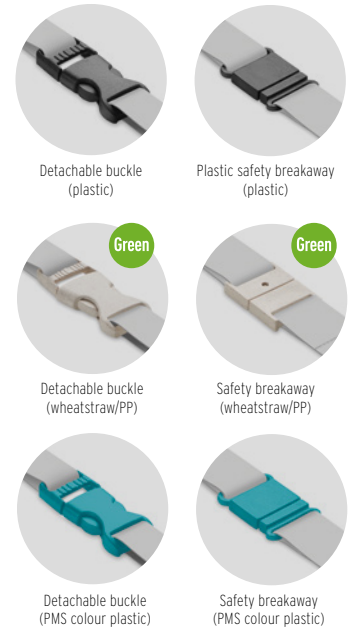

Full colour lanyards

Sublimation lanyards for unique designs with photographic images. The most popular models now also available from Europe.

Europe production

Available in polyester and RPET.
Delivery time from 1 week.

Far East production

With more options than from Europe
and delivery time in ca. 2 weeks.

ML5104 Fine Polyester.
ML5303 100% RPET.

ML5204 Fine Polyester.
ML5304 100% RPET.
Optional straw accessories.

ML1104 Fine Polyester.
ML1303 100% RPET.

ML1204 Fine Polyester.
ML1304 100% RPET.
Optional straw accessories.

Far East options