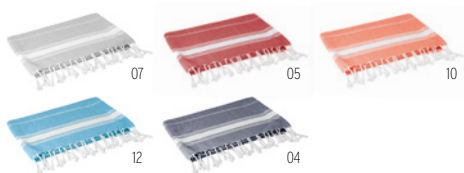

Malibu MO9221

Hamman/Beach towel blanket in cotton 180 gr/m². **Size** 90x170 cm
Print technique Screen printing,E,TI,TD