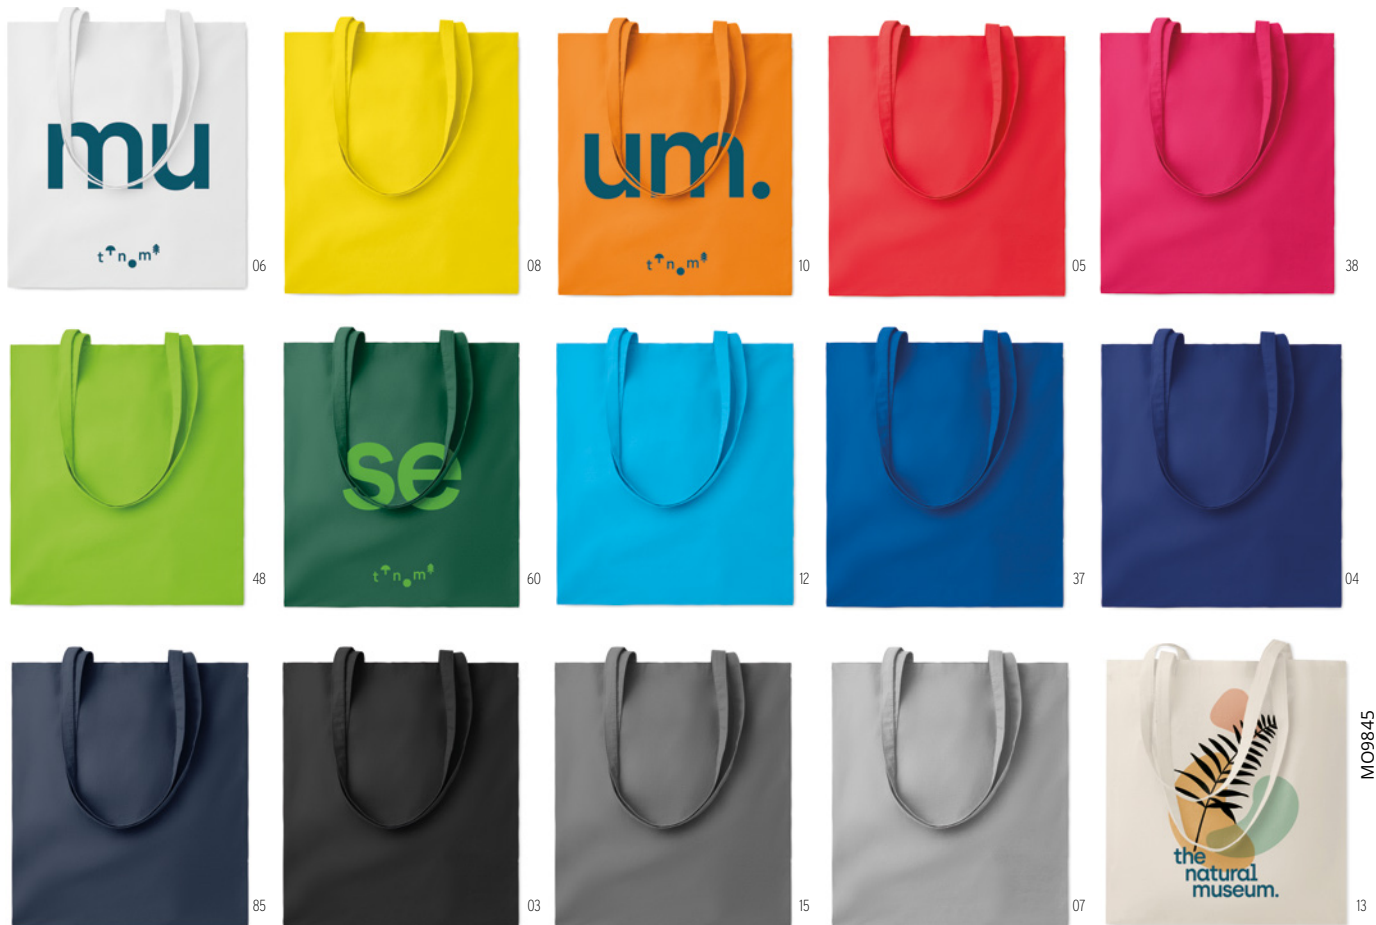

The essentials in a variety of colours

10

Cottonel Colour + MO9268 140gr
Cotton shopping bag with long handles. 140 gr/m².
Size 38x42 cm **Print technique** Screen printing,T1,E,TD

48

Cottonel Colour ++ MO9846 180gr
Cotton shopping bag with long handles. 180 gr/m².
Size 38x42 cm **Print technique** Screen printing,T1,TD,E

13

Cottonel + MO9267 140gr
Cotton shopping bag with long handles. 140 gr/m².
Size 38x42 cm **Print technique** Screen printing,T1,E,TD

13

Cottonel ++ MO9845 180gr
Cotton shopping bag with long handles. 180 gr/m².
Size 38x42 cm **Print technique** Screen printing,T1,TD,E