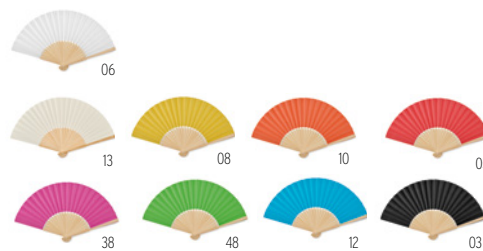

Macusa MO6531 

Classic and stylish sunglasses in RPET frame with UV400 protection. **Size** 14x4,5x13,5 cm
Print technique Pad printing,D01,DL

America MO7455

Classic and stylish sunglasses with UV400 protection. **Size** 14x4,6x14 cm **Print technique** Pad printing,D01