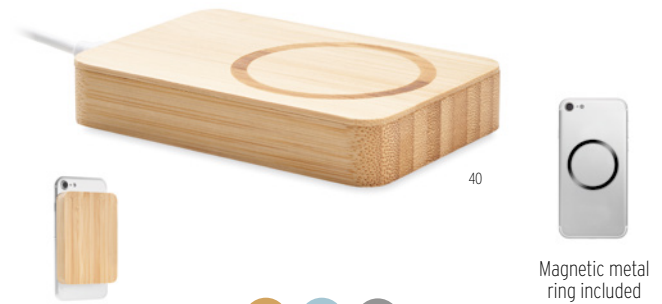

Yago MO6570
Magnetic bamboo wireless charger (10W) and power Bank (4000 mAh). Output: DC 9V/1.1A (10W) ideal for quick charging. Compatible with iPhone® 12 and newer. Including additional magnetic metal ring to support charging of other non-magnetic wireless chargeable phones. **Size** 10x6,8x1,8 cm **Print technique** Pad printing,L