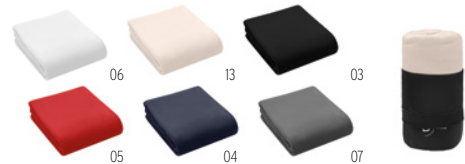

Musala Rpet MO9935
Fleece blanket in RPET with in RPET polyester travel pouch. 180 gr/m² fleece. **Size** 120x150 cm **Print technique** Screen printing,T1,TD,E