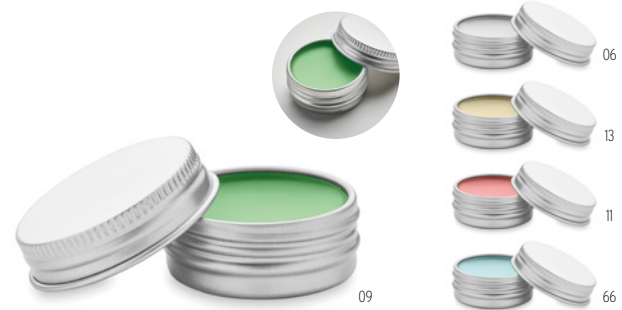

Balm MO6809

Vegan lip balm in aluminium screw top tin. Dermatologically tested. SPF10.
Size Ø41x17 cm **Print technique** Pad printing,DL,D01