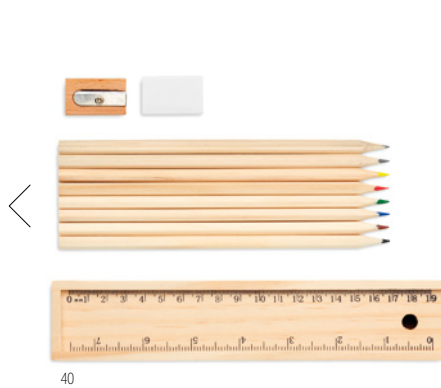

Todo Set MO9836

12 pieces stationery set with 2 pencils, 6 colouring pencils, 1 sharpener, 1 eraser and ruler incorporated in the lid of the wooden box. **Size** 20,5x4,2x2,3 cm
Print technique Pad printing,L,S