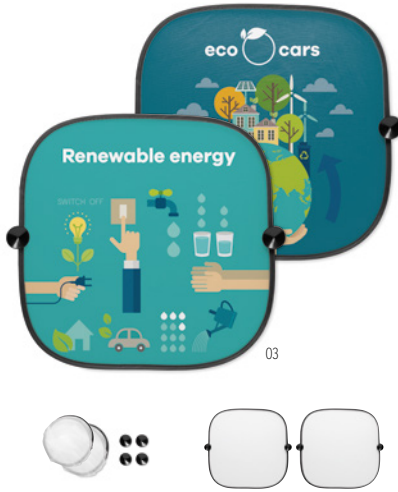

Toolie MO9057

Multi-tool pocket with 11 functions in stainless steel with PU pouch. **Size** 7x4,5x0,1 cm
Print technique Pad printing,L

40

Ellagan MO6864 • 

Magnetic air vent mount phone holder
in bamboo material. **Size** 4x5,8x3,3 cm
Print technique Pad printing, L