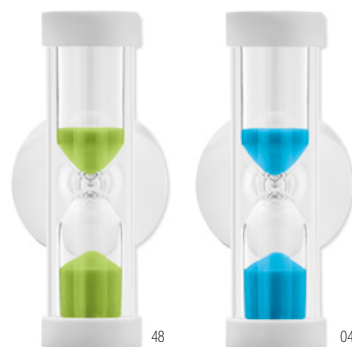

Ci MO6902

Wooden sand timer. Approx. 3 minutes. **Size** 4,5x9x3 cm **Print technique** Pad printing,L

5 Min MO6672

5 minutes shower timer in ABS with suction cup. **Size** 7,5x5,6x1,3 cm **Print technique** Pad printing,DO1,DL