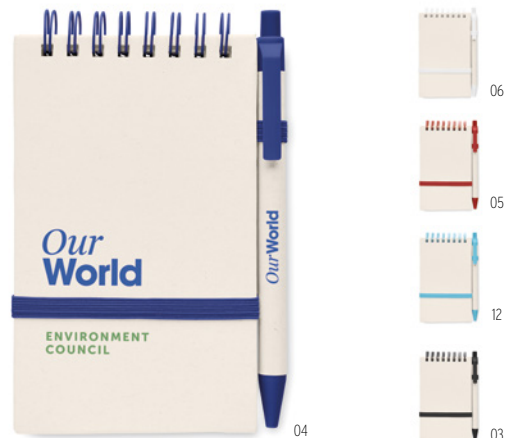

Mito Set MO6837 ●

A6 Recycled milk cartons 70 sheet recycled plain paper notebook (70% recycled milk carton and 30% recycled paper) with matching pen. Ring bound. Matching push button ball pen. Blue ink. Elastic closure strap and pen holder. **Size** 8,2x1,2x14 cm **Print technique** Pad printing,L,DL,D01,B