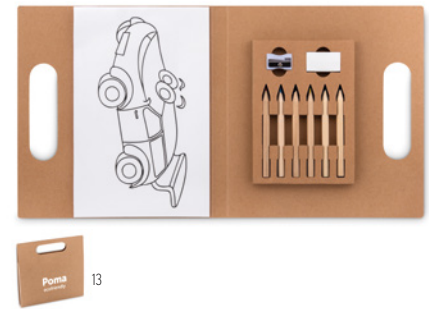

Folder2 Go MO9544

Children colouring set with 30 colouring sheets. Includes 6 colouring pencils, sharpener and eraser. **Size** 20x1,6x21 cm
Print technique Pad printing,S,D01,DL