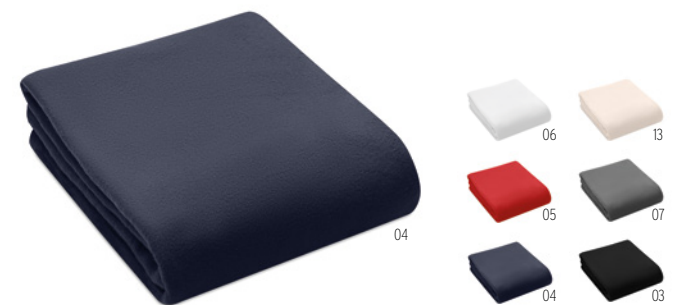

Musala Rpet MO9935

Fleece blanket in RPET with in RPET polyester travel pouch. 180 gr/m² fleece. **Size** 120x150 cm **Print technique** Screen printing,T1,TD,E