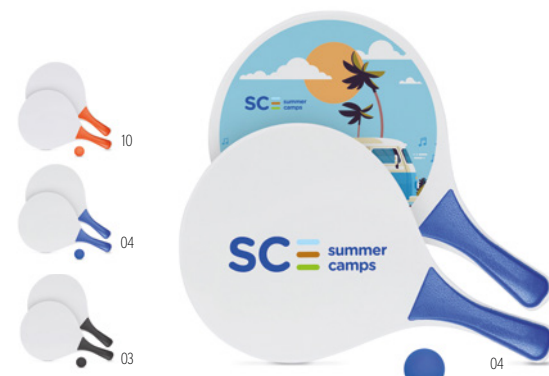

Match IT1911

Beach tennis set consisting of 2 MDF rackets and 1 soft ball.
Size 37,5x23,6x0,6 cm **Print technique** Digital printing,S