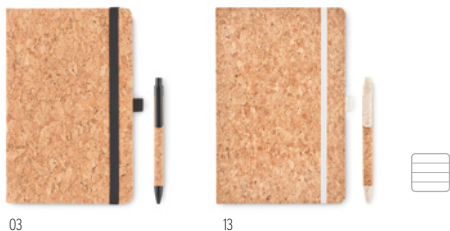

40

40

Bambooset MO8111

Bamboo barrel pen set which includes a stylus push button pen and a mechanical pencil presented in a paper box. Blue ink. **Size** 16x5x2 cm **Print technique** Round screen printing, P, L, DL

MO6652 › 55

MO6732 › 55

MO9678 › 54

MO6202 › 54

03

13

Suber Set MO6202

A5 cork notebook with matching pen. Hard cork cover. Casebound. 160 lined pages (80 sheets). Elastic closure strap and pen holder. Matching push button ball pen with cork barrel and 50% wheat straw and 50% PP details. Presented in a gift box. Cork is 100% natural material. **Size** 14,5x21x1,5 cm **Print technique** Round screen printing,S,T1,B,L,P