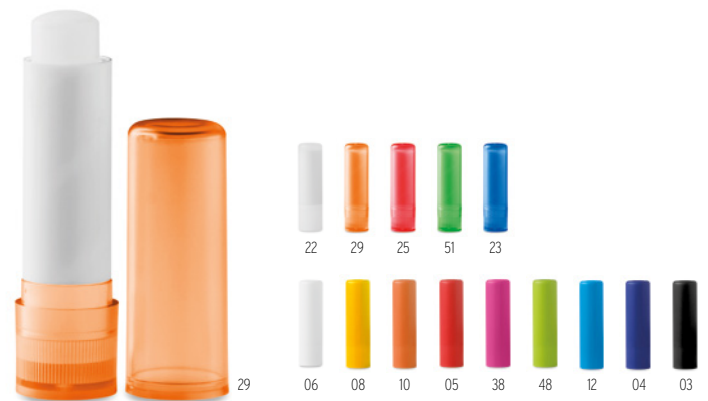

KC2204

MO7520

Glow MO7520

Double mirror with magnetic closure in square shape with PU cover. **Size** 5,5x5,5x1 cm
Print technique Pad printing,PD

Guapas KC2204

Chrome plated metal make up mirror with regular and magnifying mirrors in velvet case. **Size** Ø6x0,5 cm **Print technique** Pad printing,L

MO9374

MO9373

Uv Soft MO9373

Natural lip balm in round holder in UV metallic finish. Dermatologically tested. SPF10. **Size** Ø3,8 cm
Print technique Pad printing

Duo Mirror MO9374

Metallic finished natural lip balm with mirror in lid. SPF10. **Size** Ø4,8x1,6 cm **Print technique** Pad printing,D01,DL

17

Uv Gloss MO9407

Natural lip balm in UV metallic finish. Dermatologically tested. SPF10. **Size** Ø1,9x7 cm **Print technique** Pad printing,DL

29

Gloss IT2698

Natural lip balm in assorted colours. Dermatologically tested. SPF10. **Size** Ø1,9x7 cm **Print technique** Pad printing,DL,RS