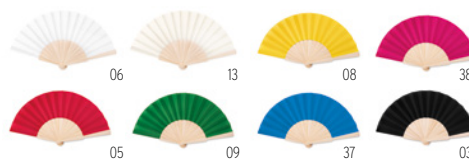

Fanny Wood M09532

Manual hand fan in wood with polyester fabric.
Size 41x22 cm **Print technique** Pad printing,L