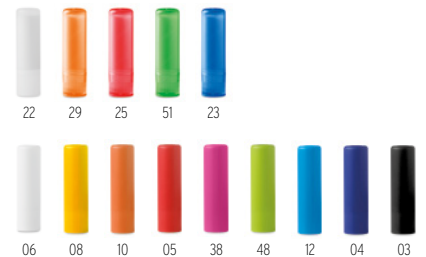

Gloss IT2698

Natural lip balm in assorted colours. Dermatologically tested. SPF10. **Size** Ø1,9x7 cm **Print technique** Pad printing,DL,RS