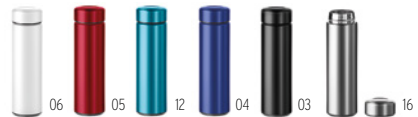

Double wall stainless steel insulating vacuum bottle with handle lid. Capacity 500 ml. Leak free. **Size** Ø6,5x27,5 cm
Print technique Round screen printing,RL,RD,L,P

MO8314

MO9810

Chan MO8314

Double wall stainless steel insulating vacuum flask Capacity: 500 ml. Leak free. **Size** Ø6,5x24 cm **Print technique** Round screen printing,RL,RD,DL,L,PTS