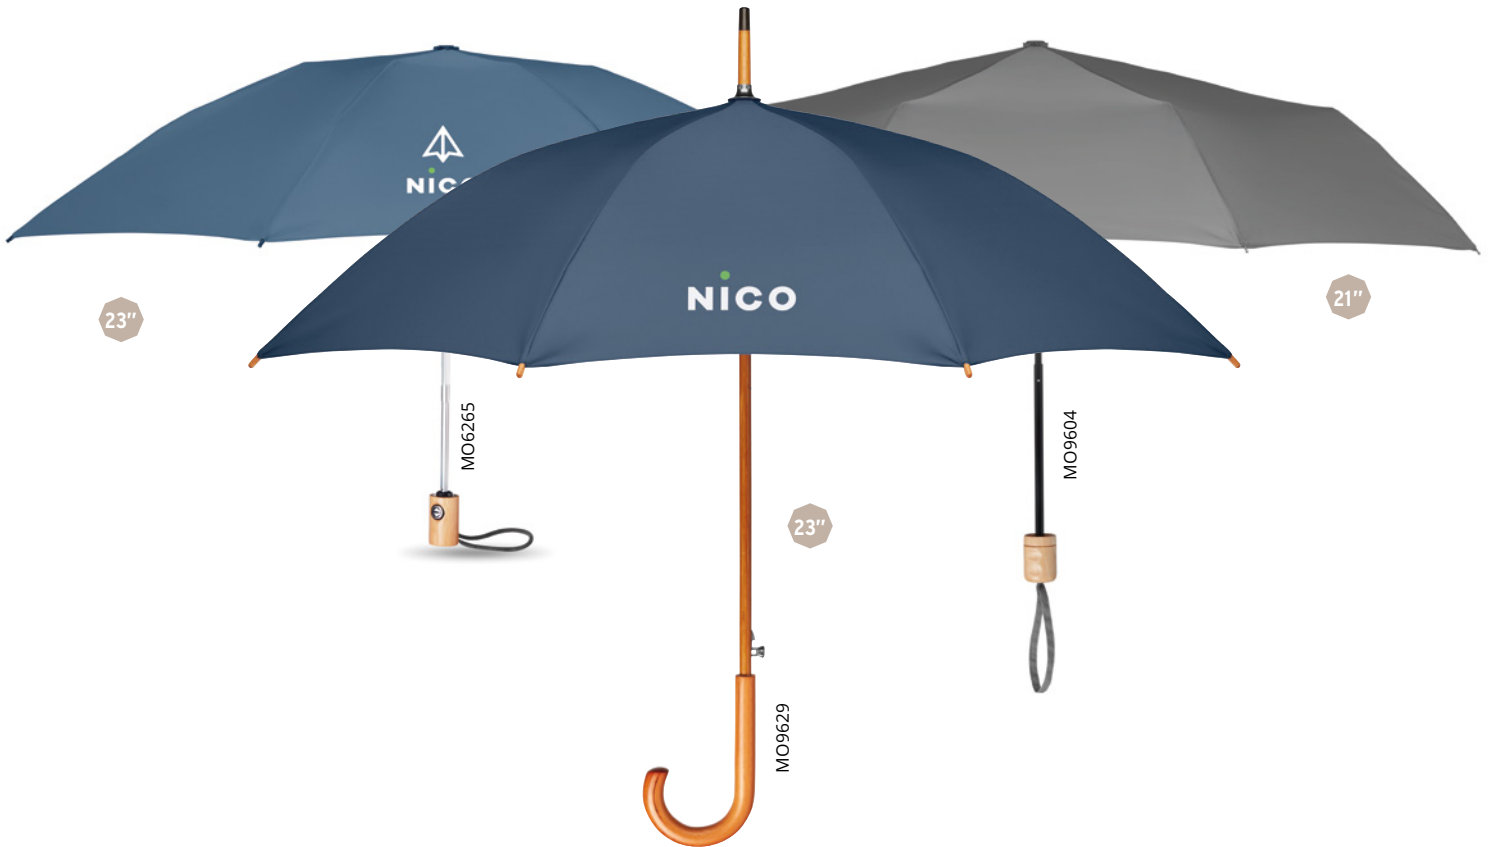

Umbrellas with RPET fabric

Leeds MO6265

23 inch 3 fold auto open/close reversible umbrella in 190T pongee RPET. Fibre-glass ribs. Bamboo handle with cotton wrist strap. Includes matching RPET pouch. **Size** Ø107x52 cm
Print technique Screen printing,T1,TD