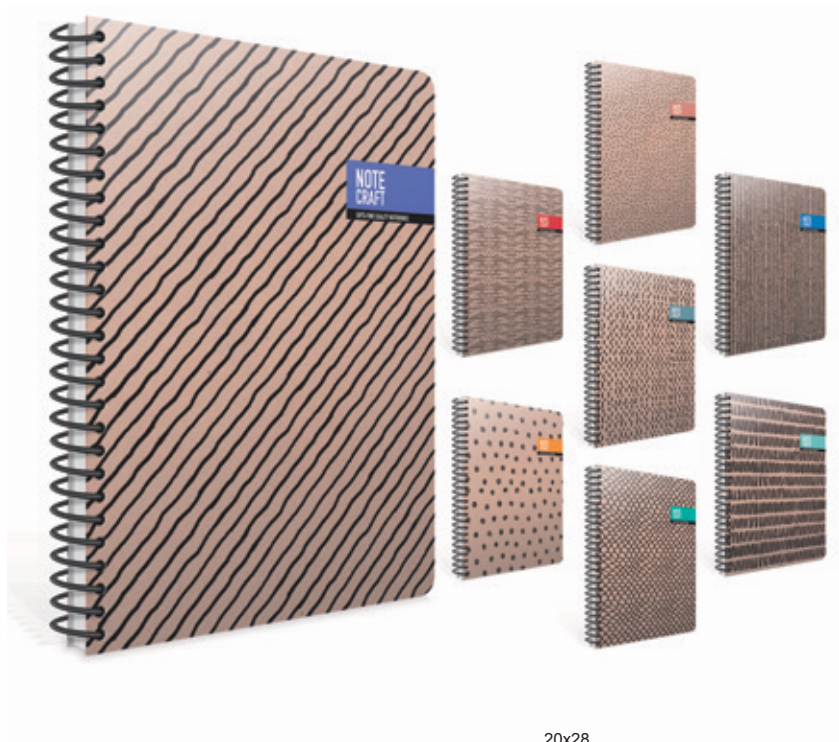

NOTECRAFT

SPIRAL / HARD COVER NOTEBOOK

CODE	SIZE	SHEETS	RULING	DISPLAY	BOX
5791	20x28	120	RULED		12
5792	20x28	120	SQUARED		12
5793	17x24	120	RULED		18
5794	17x24	120	SQUARED		18
5795	A6	96	PLAIN	18	18