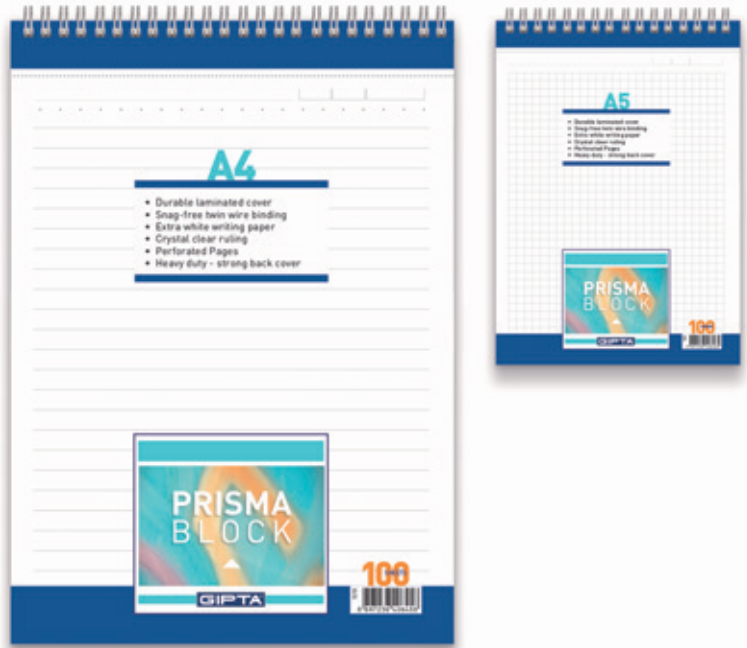

PRISMA

SPIRAL / NOTEPAD

CODE	SIZE	SHEETS	RULING	DISPLAY	BOX
1376	A4	100	RULED		24
1377	A4	100	SQUARED		24
1378	A4	100	PLAIN		24
1379	A5	100	RULED		36
1380	A5	100	SQUARED		36
1296	A5	100	PLAIN		36
1654	A6	100	RULED	24	24