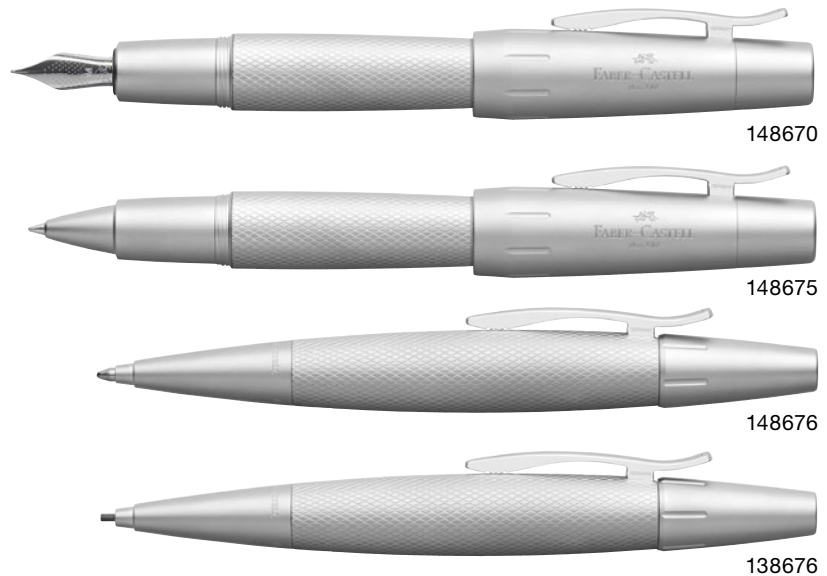

e-motion Pure Silver

Reduced look, cool touch/feel and excellent writing comfort

- › Barrel made of metal, chrome-plated matt
- › Cap and grip made of chrome-plated black matt metal
- › Spring-loaded clip made of chrome-plated matt metal
- › Fountain pen: High-quality stainless steel nib in width (M, F, EF, B), equipped with a cartridge/converter system, fitted with a cartridge
- › Rollerball: Fitted with a black refill with ceramic tip, fast-drying, interchangeable refill, also usable with a fineliner refill
- › Twist ballpoint pen: Fitted with a black large-capacity refill, line width B
- › Twist Pencil: Replaceable eraser under the end cap, break-resistant 1.4 mm lead

Art. No.	Barcode	Article	MOQ
148670		e-motion Pure Silver fountain pen, nib width M, barrel colour silver	1
148671		e-motion Pure Silver fountain pen, nib width F, barrel colour silver	1
148672		e-motion Pure Silver fountain pen, nib width EF, barrel colour silver	1
148673		e-motion Pure Silver fountain pen, nib width B, barrel colour silver	1
148675		e-motion Pure Silver rollerball, ceramic refill black, barrel colour silver	1
148676		e-motion Pure Silver twist ballpoint pen, large-capacity refill B black, barrel colour silver	1
138676		e-motion Pure Silver twist pencil, 1.4 mm, barrel colour silver	1