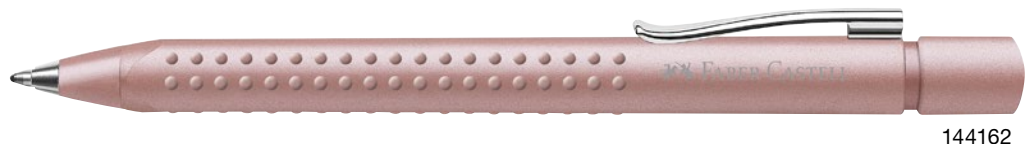

Grip 2011 ballpoint pen and mechanical pencil

Delicate shimmering rosé: the new color Pale Rose

Ballpoint pen:

- › Hours of tireless writing thanks to the ergonomic triangular shape and ideal, balanced weight
- › Soft grip zone for a secure, non-slip grip
- › Safe for pockets due to pushbutton mechanism
- › Document-proof
- › Refillable with large capacity refill
- › Line width: XB
- › Writing colour: blue

Mechanical pencil:

- › Ergonomic triangular shape for tireless writing
- › Soft grip zone for a secure, non-slip grip
- › Extra long, twist-out eraser
- › Break-resistant 0.7 mm lead for optimum writing
- › Refills and spare erasers available

144162