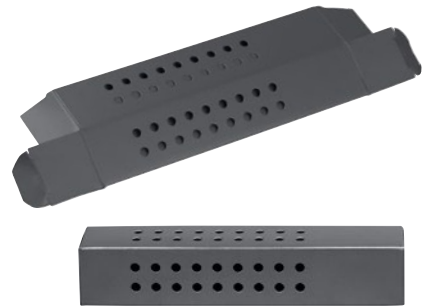

Gift boxes

Gifts for every occasion

100083429

Art. No.	Barcode	Article	MOQ
100083429		Gift packaging in Grip Design made of cardboard for 1-2 writing pens, empty, anthracite	1
188334		Gift box cardboard, anthracite	20
188335		Gift box with satinslip lid, grey	1
100036968		Gift box large, white	1
201510		Metal box for fountain pen and ballpoint pen, empty, black	1