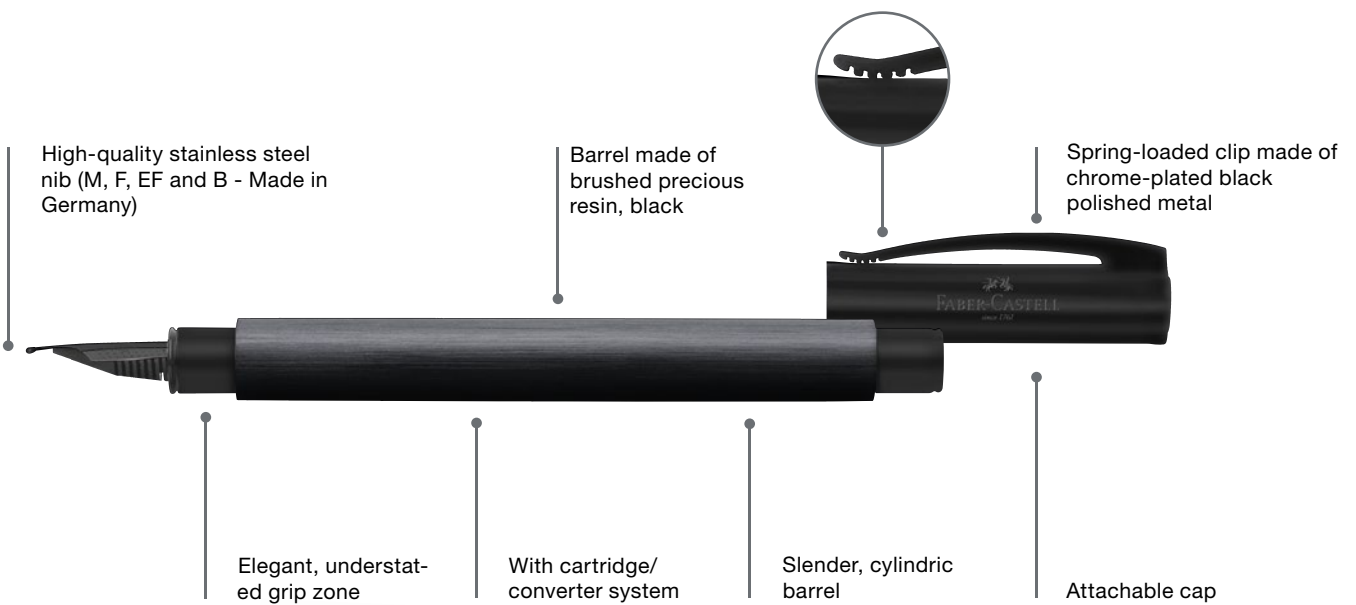

Ambition All Black Limited Edition

Sophisticated, urban and cool

- › Barrel made of brushed precious resin, black
- › Cap and grip made of chrome-plated black matt metal
- › Fountain pen: High quality stainless steel nib in width (M, F, EF, B), equipped with a cartridge/converter system, fitted with a cartridge
- › Twist ballpoint pen, large-capacity refill black, B