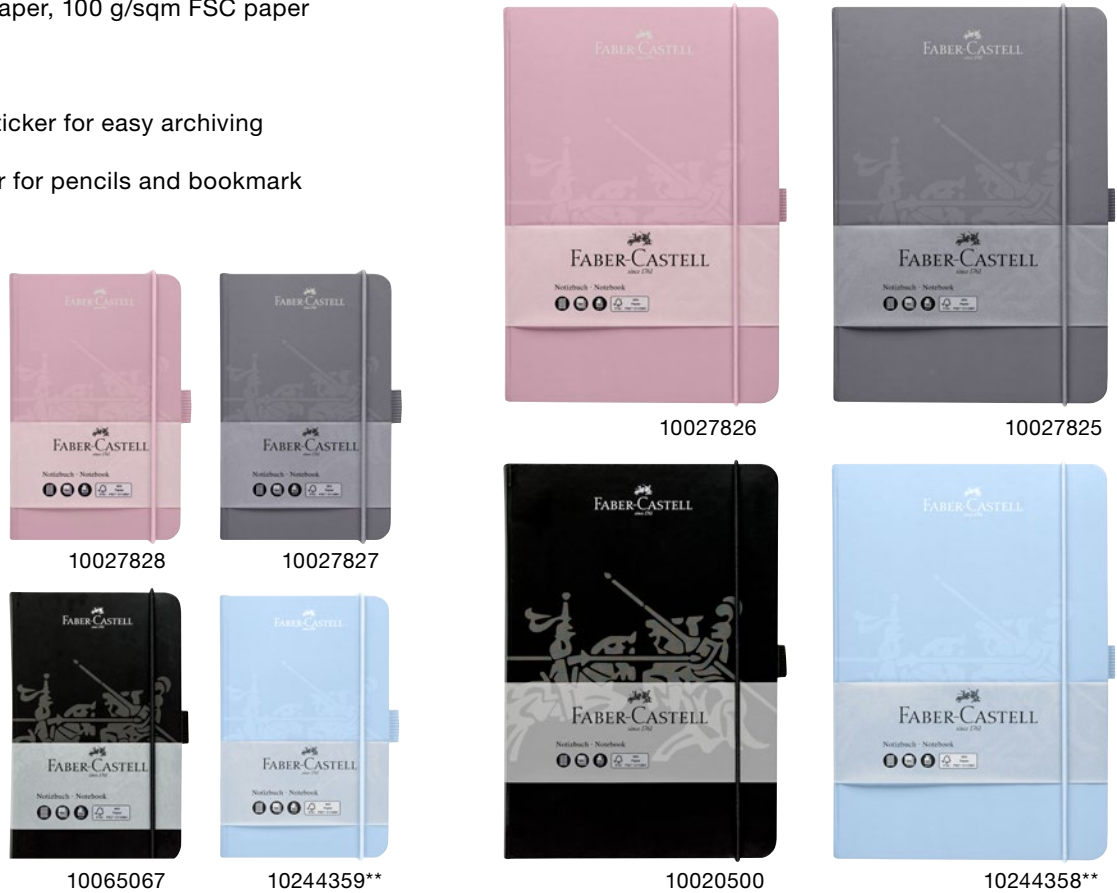

High-quality notebooks

Perfect for office, studies and being on the move

- › Squared paper, 100 g/sqm FSC paper
- › 194 pages
- › Slot and sticker for easy archiving
- › Incl. holder for pencils and bookmark

Art. No.	Barcode	Article	MOQ
10027828		Notebook, squared paper, rose shadows, 90 x 140 mm, 194 pages, 100 g/sqm	1
10027827*		Notebook, squared paper, dapple gray, 90 x 140 mm, 194 pages, 100 g/sqm	1
10065067		Notebook, squared paper, black, 90 x 140 mm, 194 pages, 100 g/sqm	1
10244359**		Notebook, squared paper, sky blue, 90 x 140 mm, 194 pages, 100 g/sqm	1
10027826		Notebook, squared paper, rose shadows, 145 x 210 mm, 194 pages, 100 g/sqm	1
10027825*		Notebook, squared paper, dapple gray, 145 x 210 mm, 194pages, 100 g/sqm	1
10020500		Notebook, squared paper, black, 145 x 210 mm, 194 pages, 100 g/sqm	1
10244358**		Notebook, squared paper, sky blue, 145 x 210 mm, 194 pages, 100 g/sqm	1

* Limited availability

** Available from December 2023