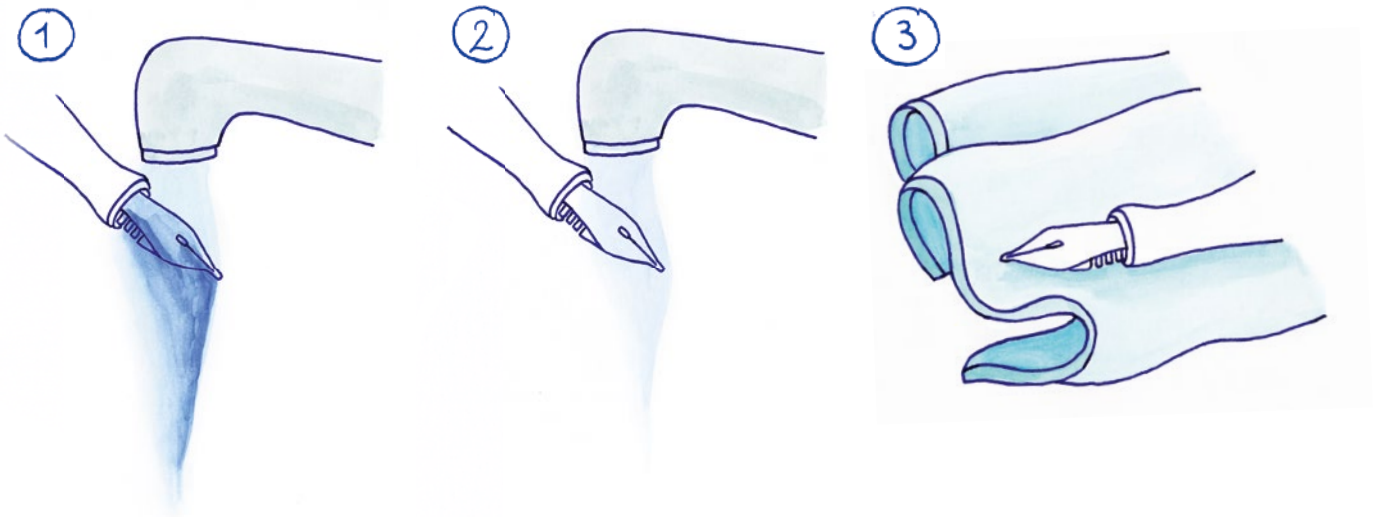

Caring and cleaning the fountain pens

When caring and cleaning the fountain pen regularly, its a reliable companion - for a lifetime.

Fountain pens in general should be cleaned regularly. Even when changing the colour of the ink or when its dried out.

1. Nib and ink duct should be rinsed under lukewarm, clear running water...
2. ... until no ink stain is recognizable.
3. Afterwards it should be dried with an absorbent paper.

For orientation: with blue ink, the fountain pen should be cleaned every three months, with colored ink about once a month, as these contain more dyes and could thus more easily reduce the ink flow.

Our tip - proper storage:

To prevent the ink from drying out, we recommend storing the fountain pen lying down and with the cap closed.