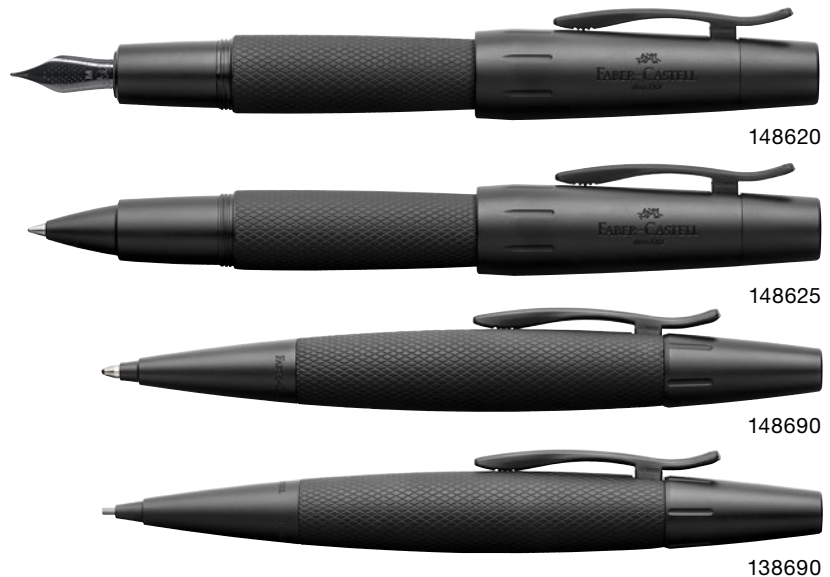

e-motion Pure Black

Rich matte black and dynamic silhouette

- › Barrel made of black anodised aluminium, with elaborate guilloche engraving
- › Cap and grip made of chrome-plated black matt metal
- › Spring-loaded clip made of chrome-plated black matt metal
- › Fountain pen: High-quality stainless steel nib in width (M, F, EF, B), equipped with a cartridge/converter system, fitted with a cartridge
- › Rollerball: Fitted with a black refill with ceramic tip, fast-drying, interchangeable refill, also usable with a fineliner refill
- › Twist ballpoint pen: Fitted with a black large-capacity refill, line width B
- › Twist Pencil: Replaceable eraser under the end cap, break-resistant 1.4 mm lead

Art. No.	Barcode	Article	MOQ
148620		e-motion Pure Black fountain pen, nib width M, barrel colour black	1
148621		e-motion Pure Black fountain pen, nib width F, barrel colour black	1
148622		e-motion Pure Black fountain pen, nib width EF, barrel colour black	1
148623		e-motion Pure Black fountain pen, nib width B, barrel colour black	1
148625		e-motion Pure Black rollerball, ceramic refill black, barrel colour black	1
148690		e-motion Pure Black twist ballpoint pen, large-capacity refill B black, barrel colour black	1
138690		e-motion Pure Black twist pencil, 1.4 mm, barrel colour black	1