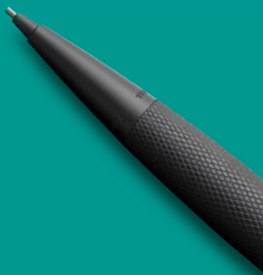

Romantic, baroque or modernist – sweeping elements, solid structures or clear forms. All structures are unique and once originated from a single idea. I am already starting to dream of the perfect finished work that will be created from them when I put my ideas down on paper and produce new sketches. A grand vision requires the right tools. Timeless colours, beautiful forms and precious materials have always inspired me and accompany me throughout my everyday life – and not just on paper. I really love creating designs with writing instruments that reflect my work: the dynamic silhouette of the e-motion range adds momentum to my drawings and, with its high-quality materials, always gets the best out of my ideas. The unique design of e-motion writing instruments inspires me to unleash my creativity. My passion is to develop my sketches with great attention to detail and create moving emotions with my work. I'm ready to do everything for my vision.

Every vision needs its form: on paper – or in your hand. Make your vision a reality with e-motion.

*Meik, Architect
from Copenhagen*

960-005-061*
Deco set - shop in shop, architect