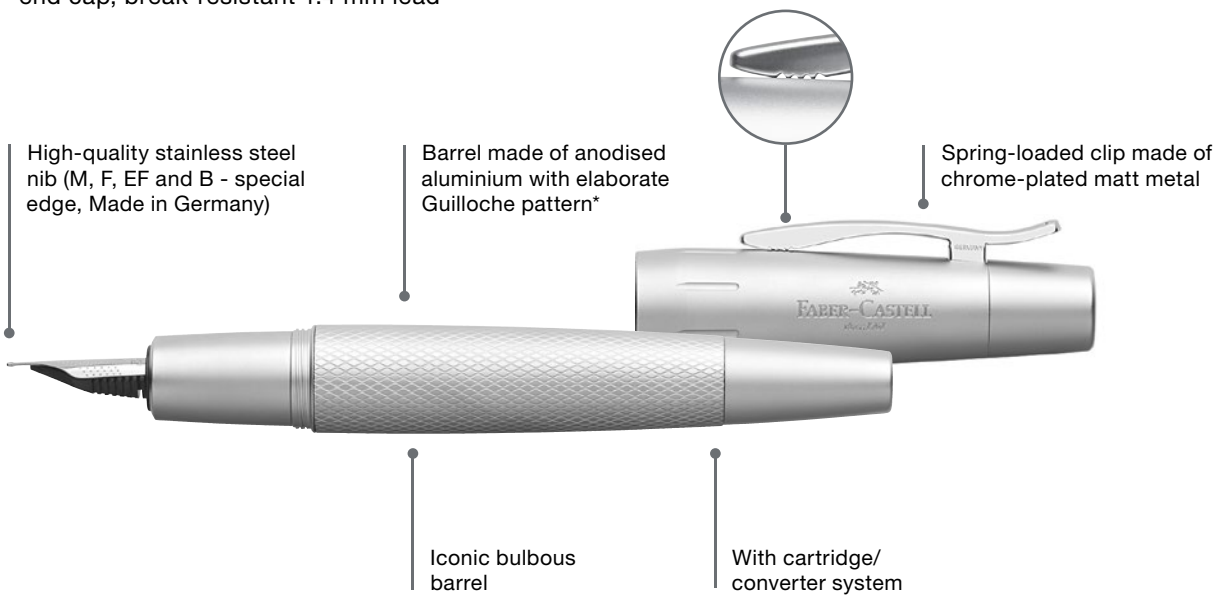

Reduced look, dynamic silhouette and excellent writing comfort

- › Barrel made of metal, chrome-plated matt
- › Cap and grip made of chrome-plated black matt metal
- › Spring-loaded clip made of chrome-plated matt metal
- › Fountain pen: High-quality stainless steel nib in width (M, F, EF, B), equipped with a cartridge/ converter system, fitted with a cartridge
- › Rollerball: Fitted with a black refill with ceramic tip, fast-drying, interchangeable refill, also usable with a fineliner refill
- › Twist ballpoint pen: Fitted with a black large-capacity refill, line width B
- › Twist Pencil: Replaceable eraser under the end cap, break-resistant 1.4 mm lead

Image shows original size

* Anodizing means that the aluminum is treated so that an oxide layer forms on the surface. This protective layer gives the e-motion its special coloration and makes it more robust.