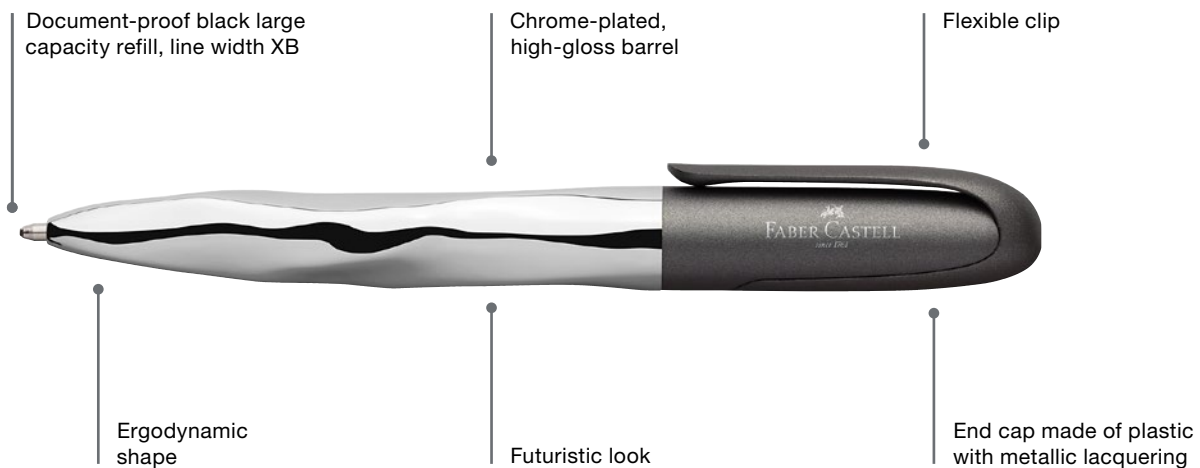

*With joy and passion everyone
masters the art of creating
something new.*

Elda (Fashion Designer)

Image shows original size

n'ice pen

Multifunctional for creative plans

- › Twist ballpoint pen with a futuristic look with ergonomic shape
- › Chrome-plated barrel
- › End cap made of plastic with metallic lacquering
- › Flexible clip for secure hold in a diary
- › Fitted with a document-proof black large-capacity refill, line width XB