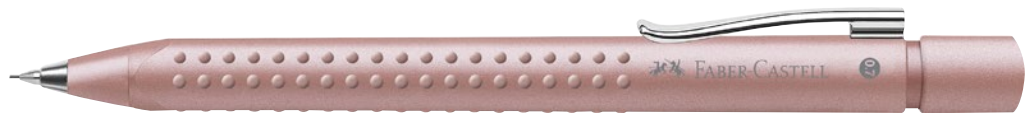

131262

Available from December 2023

Art. No.	Barcode	Article	MOQ
144162		Grip 2011 ballpoint pen, large-capacity refill XB blue, barrel colour pale rose	5
131262		Grip 2011 mechanical pencil, 0.7 mm, barrel colour pale rose	5