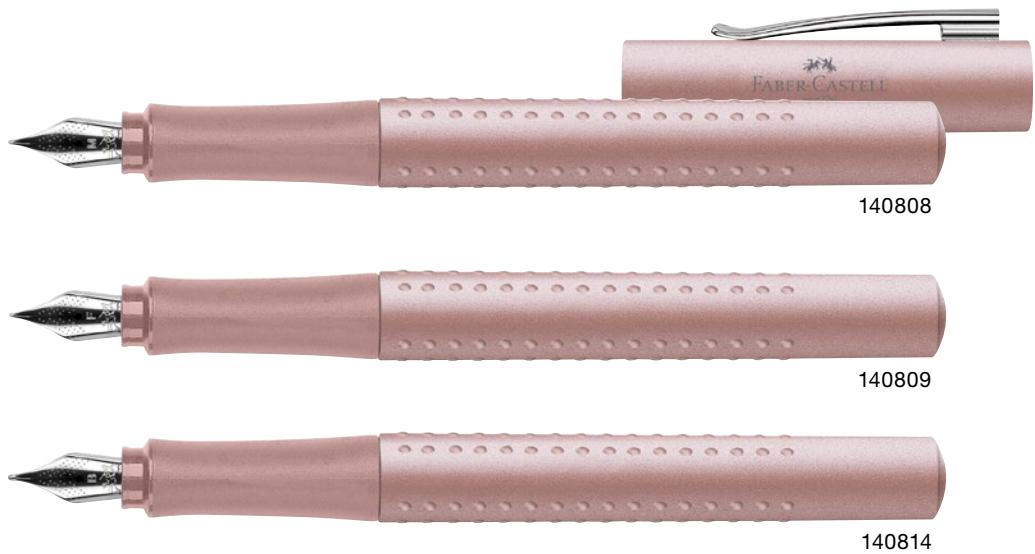

Grip 2011 fountain pen

Delicate shimmering rosé: the new color Pale Rose

- › Soft grip zone for a pleasant writing experience
- › Optimum ink/nib combination for particularly smooth and light writing
- › Stable stainless steel clip
- › Suitable for right- and left-handers
- › For standard cartridges and converters