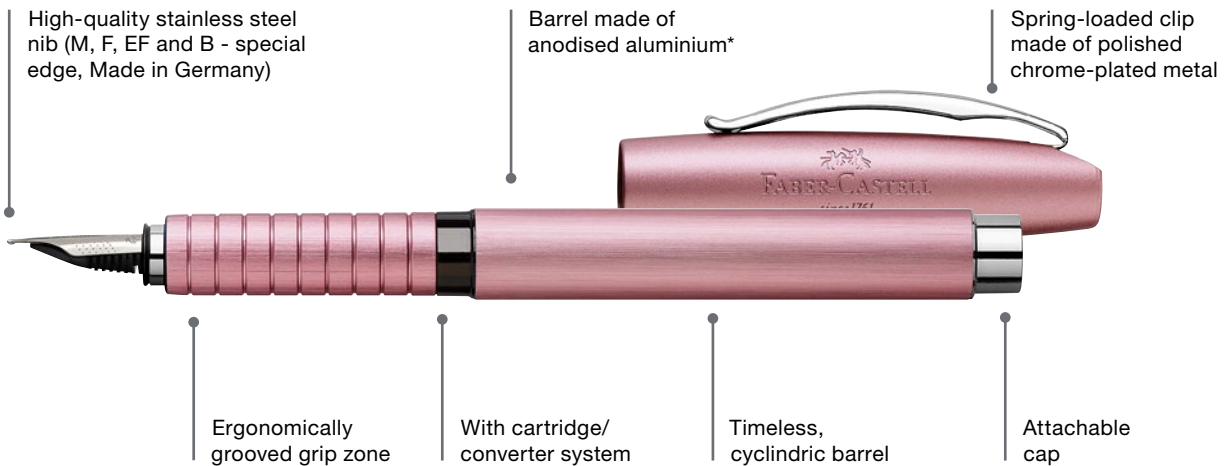

*Write to
create.*

Essentio

Ergonomy and comfort

- › Barrel and ergonomic grip zone made of anodised aluminium
- › Spring-loaded metal clip
- › Fountain pen: High-quality stainless steel nib in width (M, F, EF, B), equipped with a cartridge/converter system, fitted with a cartridge
- › Rollerball: Fitted with a black refill with ceramic tip, fast-drying, interchangeable refill, also usable with a fineliner refill
- › Ballpoint pen: Fitted with a black large-capacity refill, line width B

*This is a story from my life.
The chapter in which
I discovered my passion.
Write your next chapter
with Essentio!*

Melena (Writer)

Image shows original size

* Anodising means that the aluminium is treated to form a protective outer layer of oxide. This protective layer gives the Essentio Aluminium its special colour and makes it even more robust.

Essentio Aluminium Rosé

Robust finish and elegant colour

- › Barrel and ergonomic grip zone made of anodised aluminium
- › Spring-loaded metal clip
- › Fountain pen: High-quality stainless steel nib in width (M, F, EF, B), equipped with a cartridge/converter system, fitted with a cartridge
- › Rollerball: Fitted with a black refill with ceramic tip, fast-drying, interchangeable refill, also usable with a fineliner refill
- › Ballpoint pen: Fitted with a black large-capacity refill, line width B