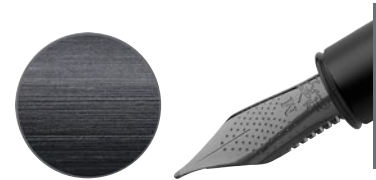

Ambition All Black Limited Edition

Sophisticated, urban and cool

- › Barrel made of brushed precious resin, black
- › Cap and grip made of chrome-plated black matt metal
- › Fountain pen: High quality stainless steel nib in width (M, F, EF, B), equipped with a cartridge/converter system, fitted with a cartridge
- › Twist ballpoint pen, large-capacity refill black, B