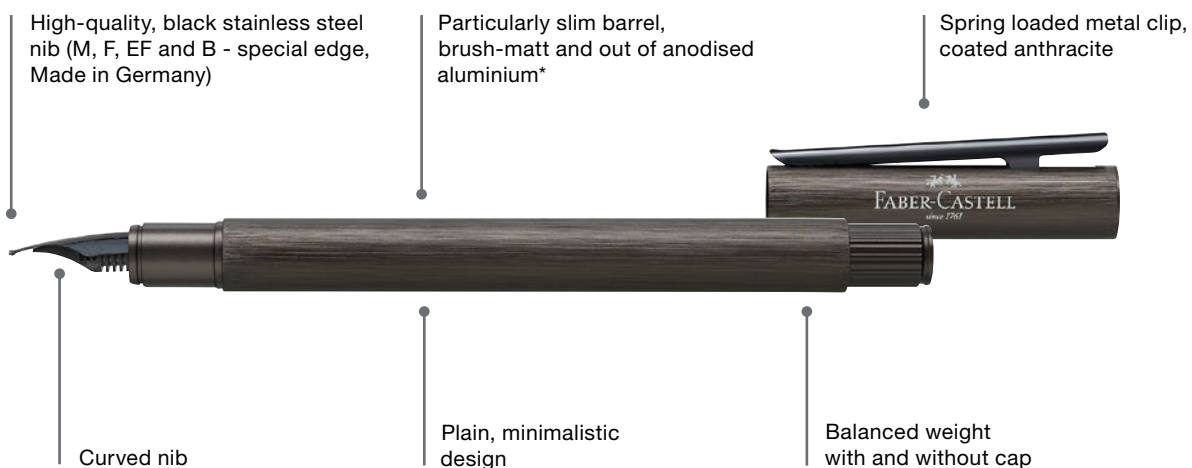

Image shows original size

* Anodising means that the aluminium is treated to form a protective outer layer of oxide. This protective layer gives the NEO Slim Aluminium its special colour and makes it even more robust.