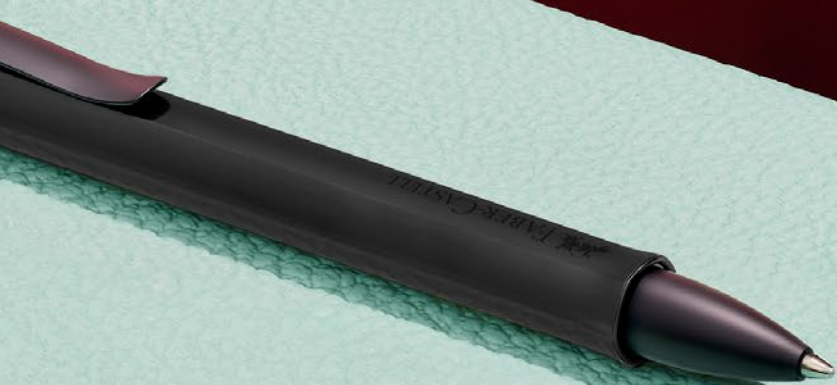

Fashion Designer

Writer

Songwriter

Architect

Write, to
create.

HEXO

Edgy and creative

- › Hexagonal barrel and either end cap made of anodised aluminium
- › Solid metal clip, painted black
- › Produced in Europe
- › Fountain pen: Black high-quality stainless steel nib in width (M, F, EF, B), equipped with a cartridge/converter system, fitted with a cartridge
- › Rollerball: Fitted with a black refill with ceramic tip, fast-drying, interchangeable refill, also usable with a fineliner refill
- › Twist ballpoint pen: Fitted with a black large-capacity refill, line width B

HEXO Blue

Edgy and creative

- › Hexagonal barrel and either end cap made of anodised aluminium
- › Solid metal clip, painted black
- › Fountain pen: Black high-quality stainless steel nib in width (M, F, EF, B), equipped with a cartridge/converter system, fitted with a cartridge
- › Rollerball: Fitted with a black refill with ceramic tip, fast-drying, interchangeable refill, also usable with a fineliner refill
- › Twist ballpoint pen: Fitted with a black large-capacity refill, line width B