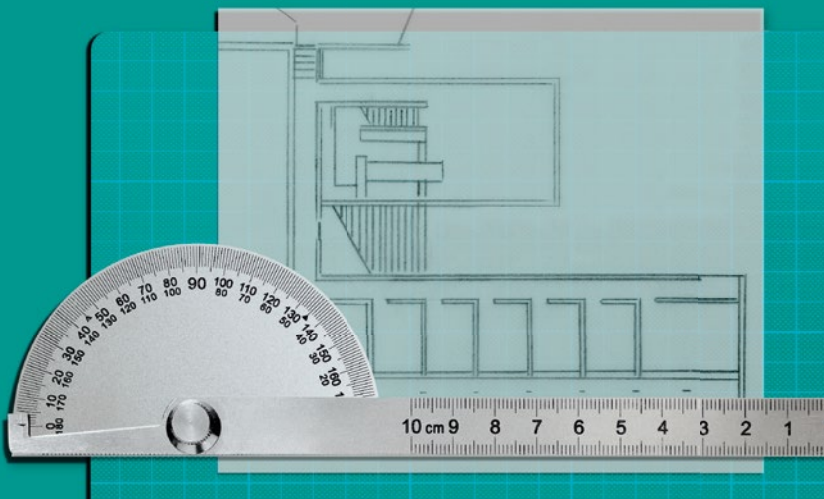

Romantic, baroque or modernist – sweeping elements, solid structures or clear forms. All structures are unique and once originated from a single idea. I am already starting to dream of the perfect finished work that will be created from them when I put my ideas down on paper and produce new sketches. A grand vision requires the right tools. Timeless colours, beautiful forms and precious materials have always inspired me and accompany me throughout my everyday life – and not just on paper. I really love creating designs with writing instruments that reflect my work: the dynamic silhouette of the e-motion range adds momentum to my drawings and, with its high-quality materials, always gets the best out of my ideas. The unique design of e-motion writing instruments inspires me to unleash my creativity. My passion is to develop my sketches with great attention to detail and create moving emotions with my work. I'm ready to do everything for my vision.

Every vision needs its form: on paper – or in your hand. Make your vision a reality with e-motion.

*Meik, Architect
from Copenhagen*

960-005-061*
Deco set - shop in shop, architect