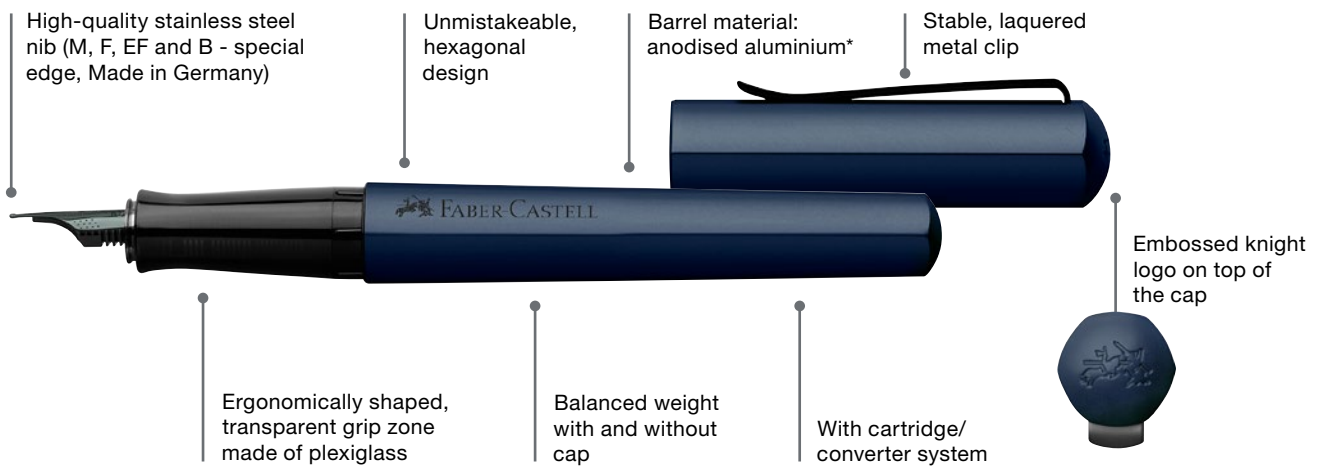

Fashion Designer

Writer

Songwriter

Architect

Write, to
create.

HEXO

Edgy and creative

- › Hexagonal barrel and either end cap made of anodised aluminium
- › Solid metal clip, painted black
- › Produced in Europe
- › Fountain pen: Black high-quality stainless steel nib in width (M, F, EF, B), equipped with a cartridge/converter system, fitted with a cartridge
- › Rollerball: Fitted with a black refill with ceramic tip, fast-drying, interchangeable refill, also usable with a fineliner refill
- › Twist ballpoint pen: Fitted with a black large-capacity refill, line width B

Ideas become words. Words become a beat. And the crowd sings along.

Josh (Songwriter)

Image shows original size

* Anodising means that the aluminium is treated to form a protective outer layer of oxide. This protective layer gives the HEXO its special colour and makes the lightweight even more robust.

HEXO Blue

Edgy and creative

- › Hexagonal barrel and either end cap made of anodised aluminium
- › Solid metal clip, painted black
- › Fountain pen: Black high-quality stainless steel nib in width (M, F, EF, B), equipped with a cartridge/converter system, fitted with a cartridge
- › Rollerball: Fitted with a black refill with ceramic tip, fast-drying, interchangeable refill, also usable with a fineliner refill
- › Twist ballpoint pen: Fitted with a black large-capacity refill, line width B