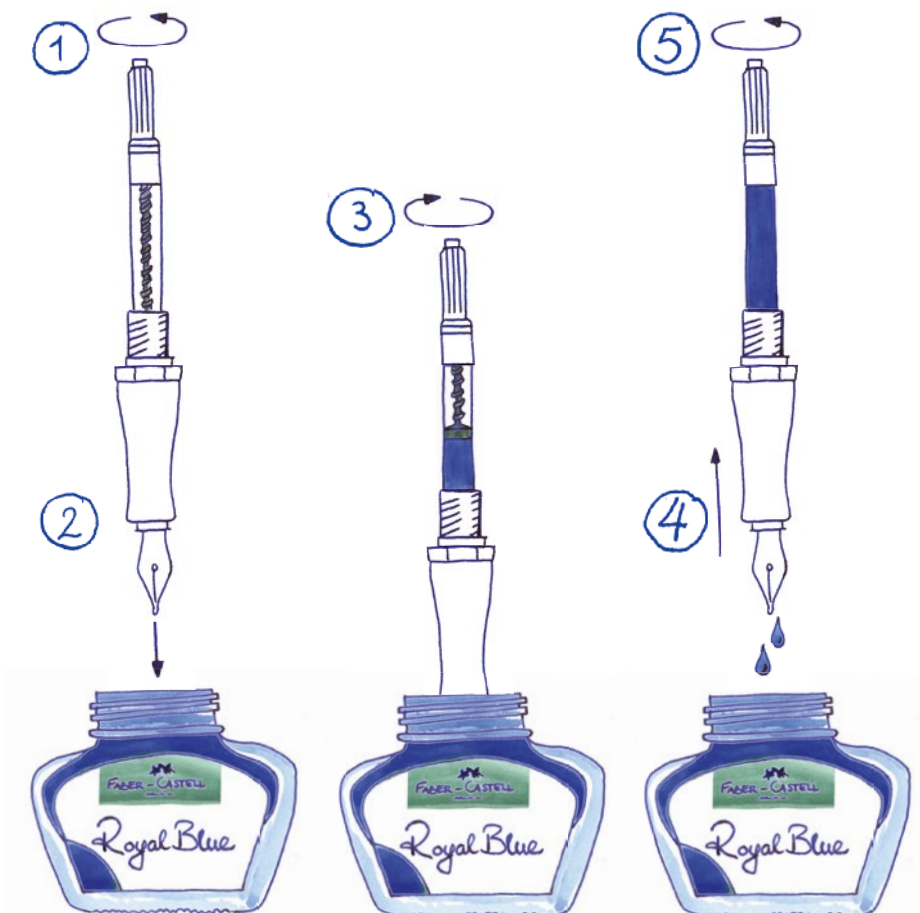

The correct insertion of a cartridge is important to conserve the ink duct. Only small standard cartridges should be inserted in Fine Writing writing instruments.

1. There should always be two cartridges in the fountain pen. The first cartridge should be inserted in the barrel with the top down.
2. Insert the second cartridge controlled and only with soft pressure in the ink duct.
3. Twist the fountain pen barrel on the front piece.

Tintenfarben:

Black

Royal Blue

Turquoise

Pink

Red

The correct insertion of a converter

The choice of filling system is a matter of personal taste. The use of a converter with an ink glass can replace a standard ink cartridge.

For a classic and sustainable writing experience, the Fine Writing writing instruments can also be used with a converter

1. Twist the black grip of the converter to the left until the spiral in the transparent tank is completely pushed down.
2. Dip the nib with the converter or the converter alone completely in the ink glass.
3. Twist the black grip of the converter to the right until the tank is completely filled.
4. Pull the nib or converter out of the ink glass.
5. Twist the black grip carefully back to the left, to drip two drops of the ink back to the ink glass. This avoids air in the converter.