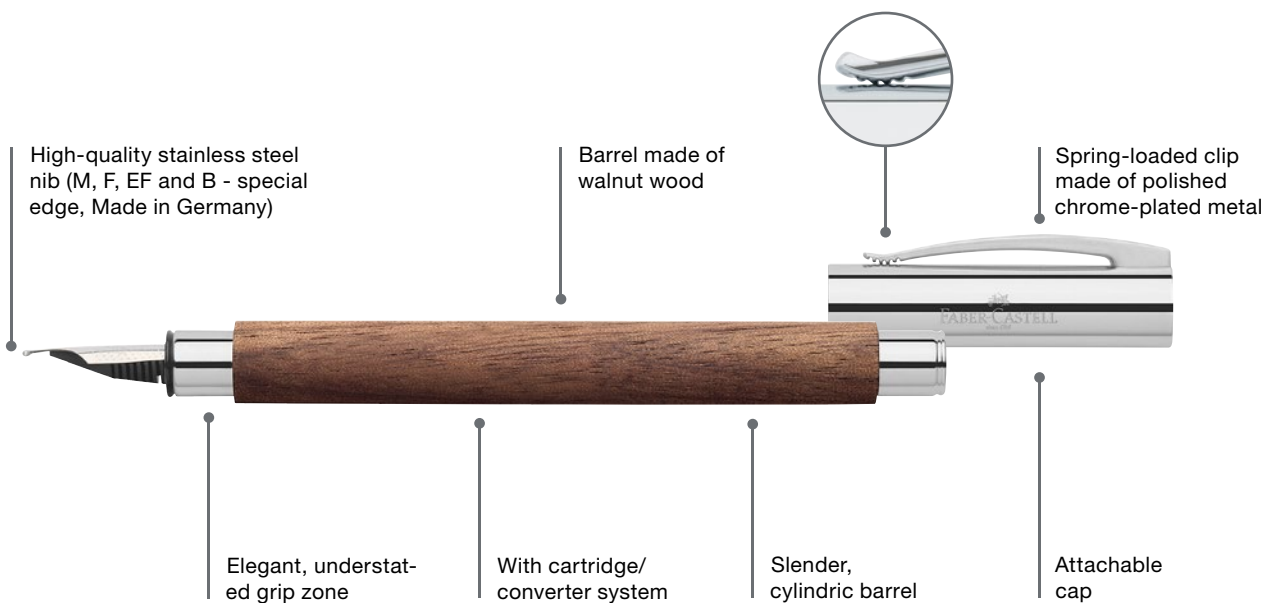

Write to
create.

Ambition

Beauty all along the line

- › Timelessly beauty with classic elegance
- › Cap, end part and tip made of chrome-plated polished metal
- › Fountain pen: High quality stainless steel nib (M, F, EF, B), equipped with a cartridge/converter system, fitted with a cartridge
- › Rollerball: black, fast-drying refill with ceramic tip, also usable with Fineliner or FineWriter lead
- › Twist ballpoint pen: black large-capacity refill, line width B
- › Twist pencil: replaceable eraser under the cap, break resistant 0.7 mm polymer lead

*A beginning and an end.
And life in between.
It's finally finished:
my first novel.*

Melena (Writer)

Image shows original size

Sophisticated, urban and cool - Ambition All Black is the name of the limited edition, which provides casual aesthetics in a trendy monochrome look. The combination of brushed precious resin barrel, black chrome-plated fittings, and a stainless steel nib with PVD coating fascinates from every angle and is guaranteed to fit into any desk setting.

Ambition All Black Limited Edition

Sophisticated, urban and cool

- › Barrel made of brushed precious resin, black
- › Cap and grip made of chrome-plated black matt metal
- › Fountain pen: High quality stainless steel nib in width (M, F, EF, B), equipped with a cartridge/converter system, fitted with a cartridge
- › Twist ballpoint pen, large-capacity refill black, B