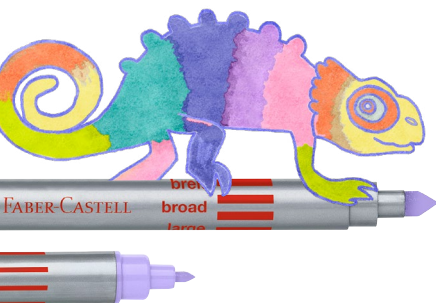

Double-ended felt tip pen

Expansion of the colour palette, for pastel and diverse colouring creations

- › With a fine and a thick tip
- › Thin tip for fine lines
- › Thick tip for all-over colour
- › Water-based ink
- › Washes out of most fabrics
- › Varying line widths ensure creativity with unlimited colouring technique possibilities
- › Brilliant colours

New

151112