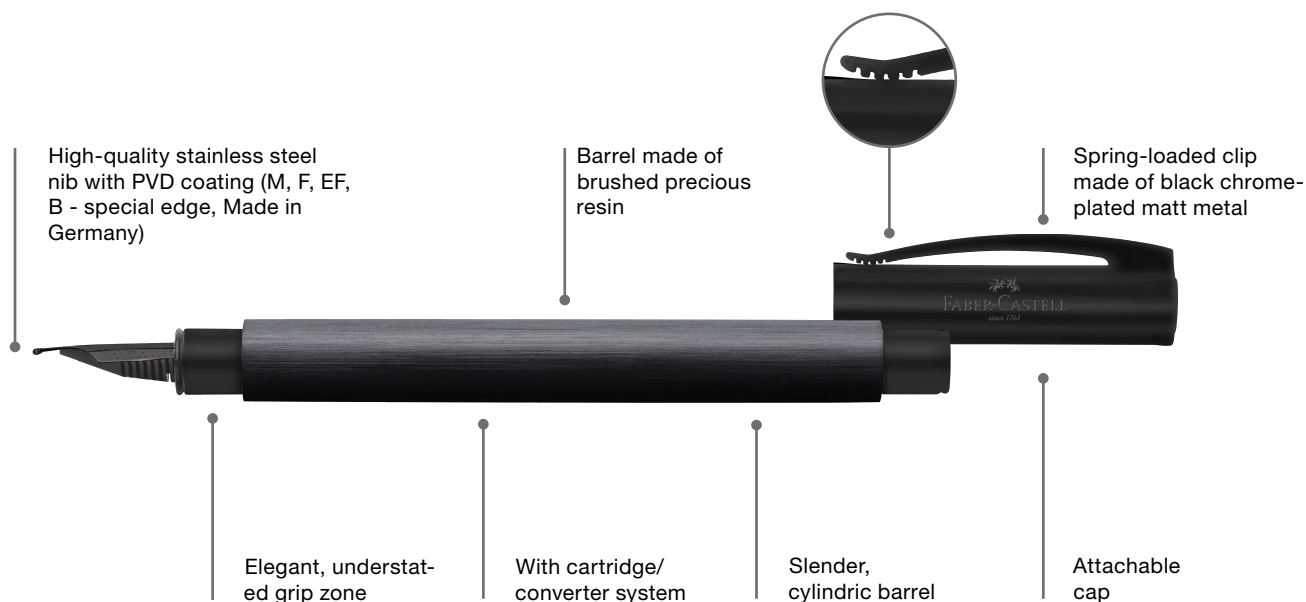

Ambition All Black Limited Edition

Sophisticated, Urban and Cool

- › Sophisticated, urban and cool
- › Barrel made of brushed precious resin
- › Tip and Cap made of black chrome-plated matt metal
- › Fountain pen: High quality stainless steel nib (M, F, EF, B) with PVD coating, equipped with a cartridge/converter system, fitted with a cartridge
- › Ballpoint pen: black large-capacity refill, line width B