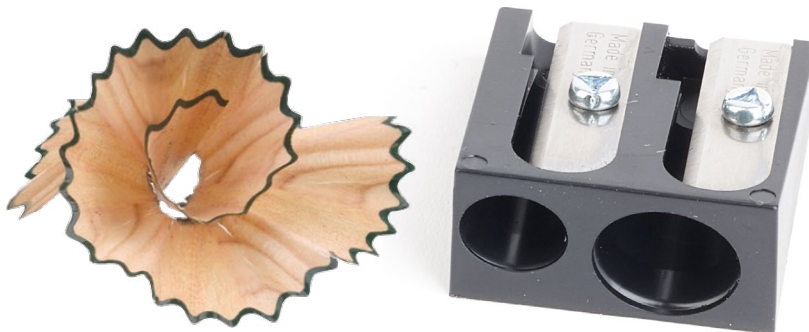

First shipment ex Stein March 23

Art. No.	Barcode	Article	MOQ
183992		Refill double hole plastic sharpener for RollOn sharpening box, blister card of 1	5