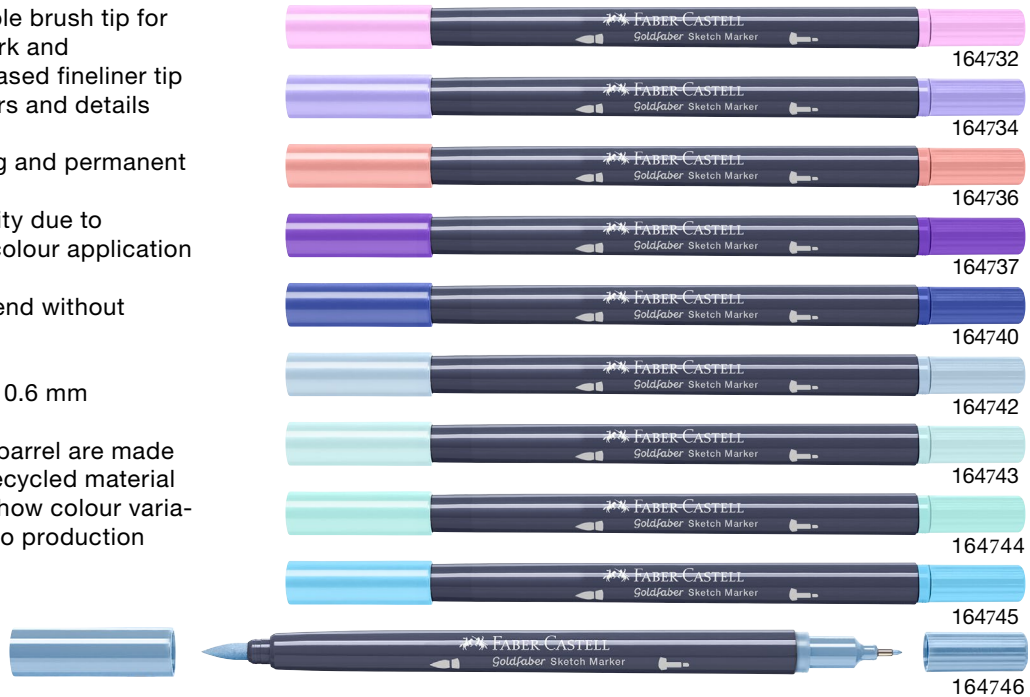

Goldfaber Sketch Marker

Alcohol-based dye marker with two tips

- › Soft, flexible brush tip for artistic work and metal-encased fineliner tip for contours and details
- › Fast drying and permanent
- › High opacity due to repeated colour application
- › Easy to blend without streaks
- › Line width 0.6 mm
- › Caps and barrel are made of 100% recycled material and may show colour variations due to production

First shipment ex Stein September 23

Art. No.	Barcode	Article	MOQ
164732		Goldfaber Sketch Marker, colour 119, light magenta	5
164734		Goldfaber Sketch Marker, colour 196, lavender light	5
164736		Goldfaber Sketch Marker, colour 131, coral	5
164737		Goldfaber Sketch Marker, colour 136, purple violet	5
164740		Goldfaber Sketch Marker, colour 247, indanthrene blue	5
164742		Goldfaber Sketch Marker, colour 452, light pigeon blue	5
164743		Goldfaber Sketch Marker, colour 310, pale mint	5
164744		Goldfaber Sketch Marker, colour 240, aqua	5
164745		Goldfaber Sketch Marker, colour 164, water blue	5
164746		Goldfaber Sketch Marker, colour 453, dark pigeon blue	5