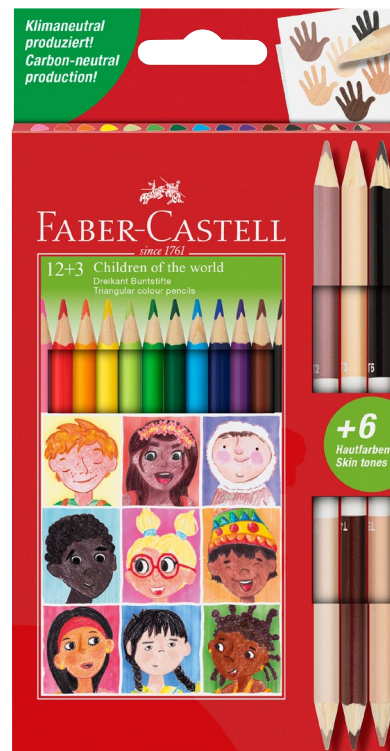

511514

Art. No.	Barcode	Article	MOQ
511514		12 triangular colour pencils and 3 Bicolour colour pencils with 6 skin tones	6
511515		24 triangular colour pencils and 3 Bicolour colour pencils with 6 skin tones	6