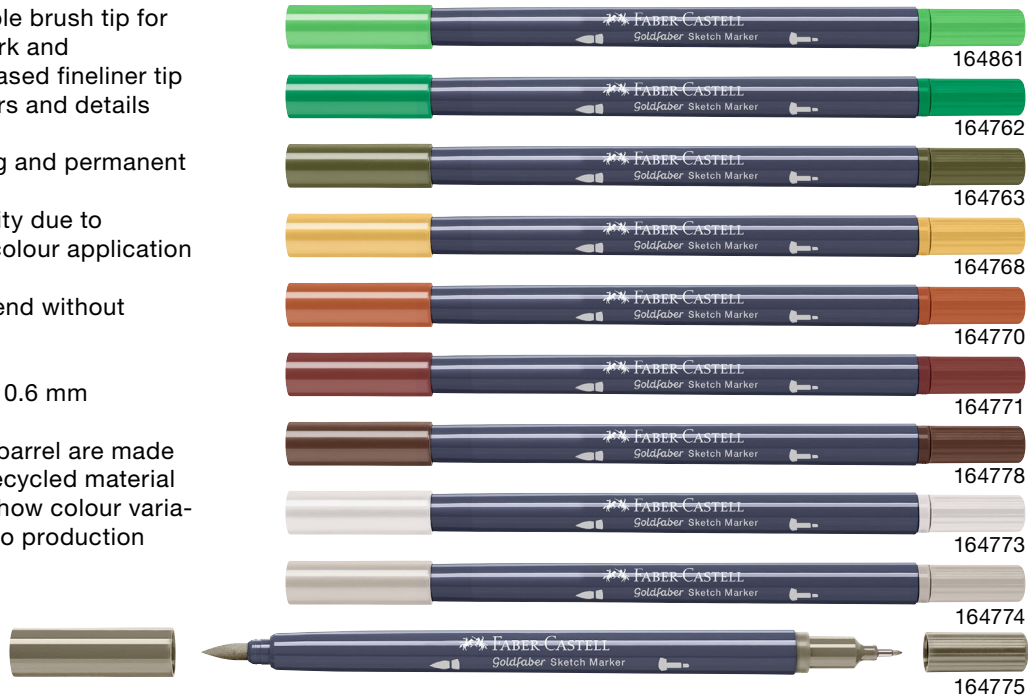

Goldfaber Sketch Marker

Alcohol-based dye marker with two tips

- › Soft, flexible brush tip for artistic work and metal-encased fineliner tip for contours and details
- › Fast drying and permanent
- › High opacity due to repeated colour application
- › Easy to blend without streaks
- › Line width 0.6 mm
- › Caps and barrel are made of 100% recycled material and may show colour variations due to production