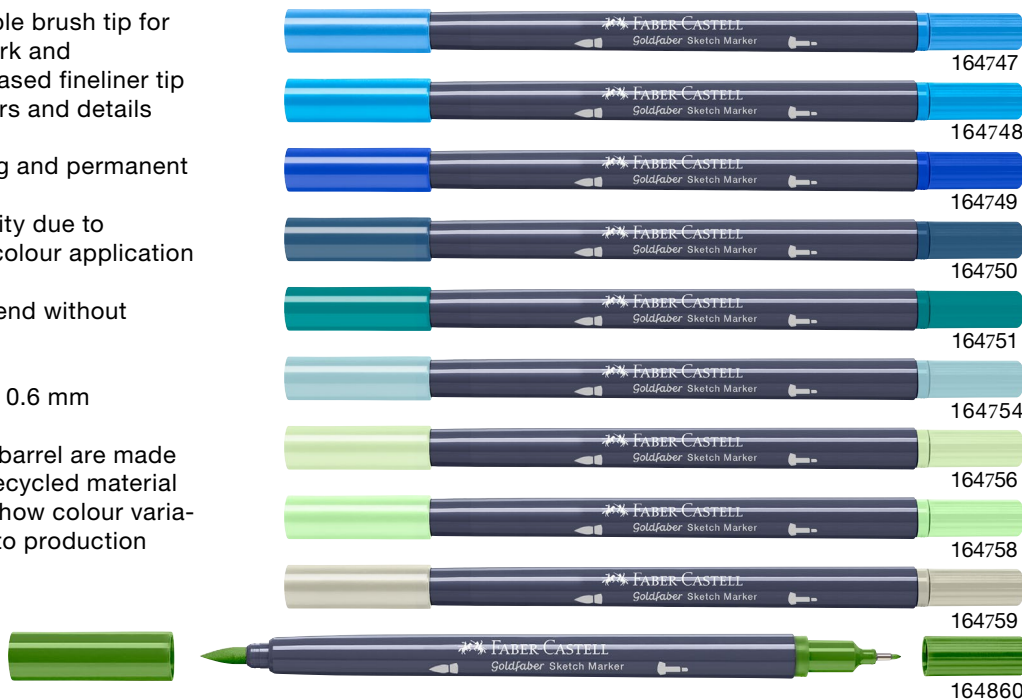

Goldfaber Sketch Marker

Alcohol-based dye marker with two tips

- › Soft, flexible brush tip for artistic work and metal-encased fineliner tip for contours and details
- › Fast drying and permanent
- › High opacity due to repeated colour application
- › Easy to blend without streaks
- › Line width 0.6 mm
- › Caps and barrel are made of 100% recycled material and may show colour variations due to production

First shipment ex Stein September 23

Art. No.	Barcode	Article	MOQ
164747		Goldfaber Sketch Marker, colour 451, saltwater blue	5
164748		Goldfaber Sketch Marker, colour 449, azure blue	5
164749		Goldfaber Sketch Marker, colour 151, helioblue reddish	5
164750		Goldfaber Sketch Marker, colour 450, indigo	5
164751		Goldfaber Sketch Marker, colour 313, dark cobalt green	5
164754		Goldfaber Sketch Marker, colour 311, vintage turquoise	5
164756		Goldfaber Sketch Marker, colour 314, light earth green	5
164758		Goldfaber Sketch Marker, colour 312, fresh bamboo	5
164759		Goldfaber Sketch Marker, colour 315, green clay	5
164860		Goldfaber Sketch Marker, colour 168, earth green yellowish	5