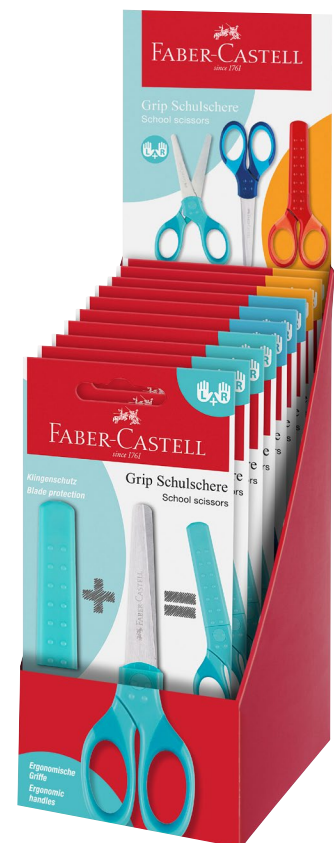

181548

First shipment ex Stein March 23

Art. No.	Barcode	Article	MOQ
181554		Grip school scissors with blade protection and soft touch zone, turquoise, suitable for right- and left-handed children, blister card	5
181548		Grip school scissors, display, assorted colours: 4x turquoise, 3x red and 3x blue	1