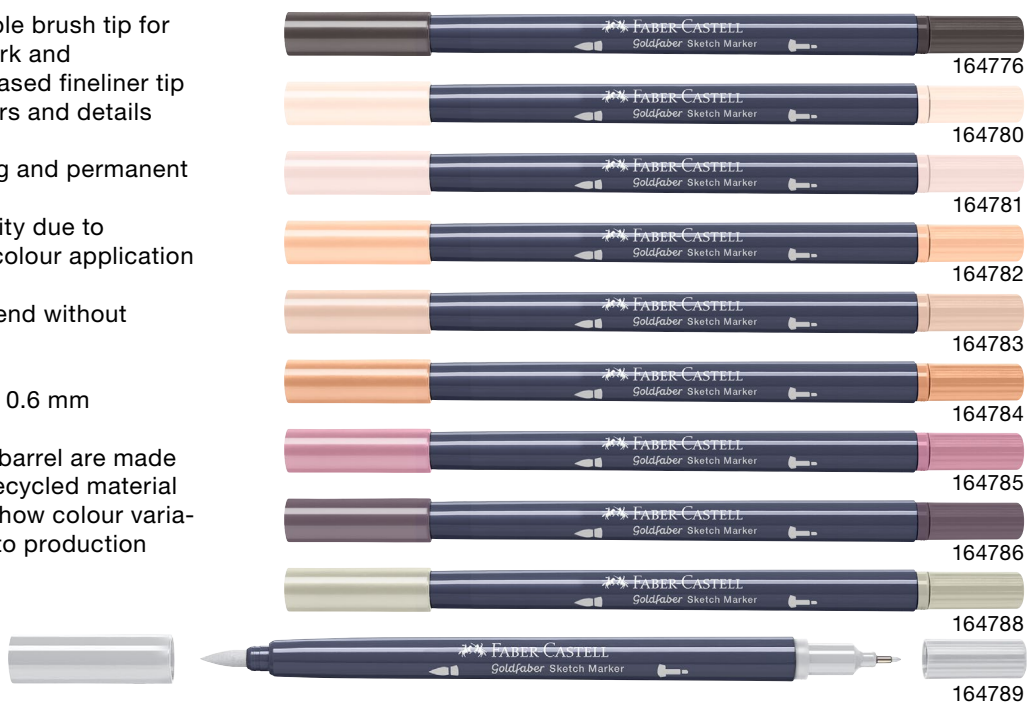

Goldfaber Sketch Marker

Alcohol-based dye marker with two tips

- › Soft, flexible brush tip for artistic work and metal-encased fineliner tip for contours and details
- › Fast drying and permanent
- › High opacity due to repeated colour application
- › Easy to blend without streaks
- › Line width 0.6 mm
- › Caps and barrel are made of 100% recycled material and may show colour variations due to production