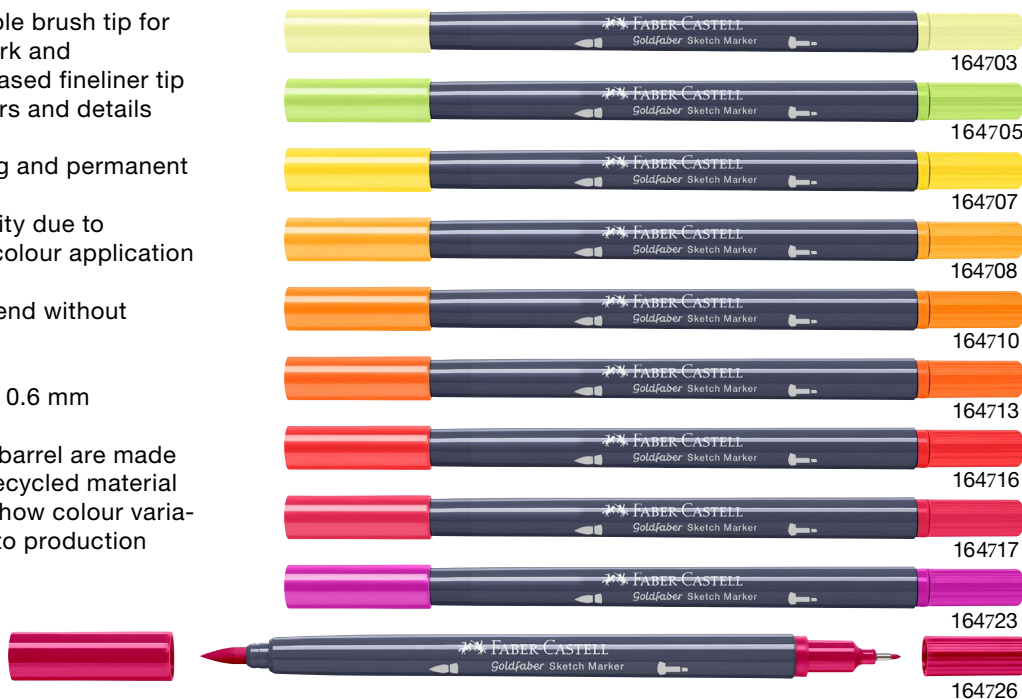

Goldfaber Sketch Marker

Alcohol-based dye marker with two tips

- › Soft, flexible brush tip for artistic work and metal-encased fineliner tip for contours and details
- › Fast drying and permanent
- › High opacity due to repeated colour application
- › Easy to blend without streaks
- › Line width 0.6 mm
- › Caps and barrel are made of 100% recycled material and may show colour variations due to production