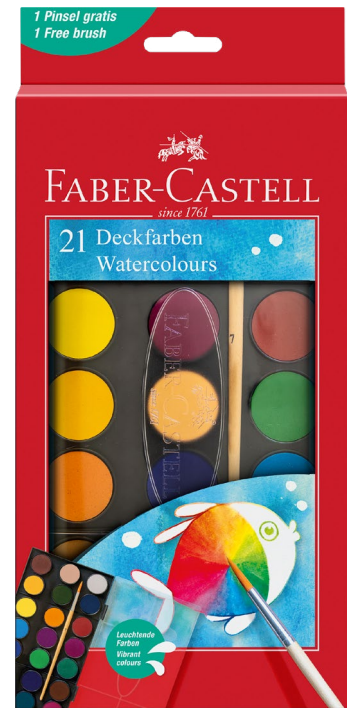

125027

Art. No.	Barcode	Article	MOQ
125017		Watercolour paint box, 12 colours, small, incl. 1 brush	6
125018		Watercolour paint box, 12 colours, large, incl. 1 brush	6
125027		Watercolour paint box, 21 colours, incl. 1 brush	6