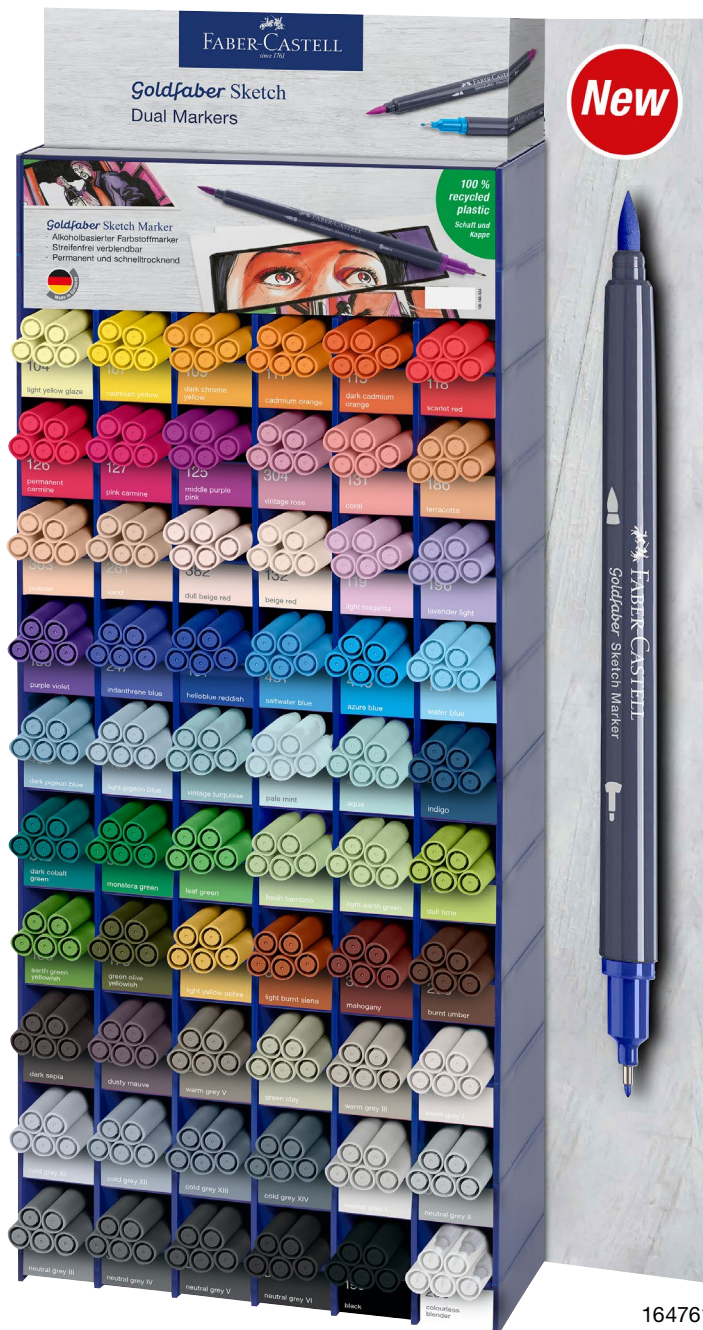

Goldfaber Sketch Marker

Alcohol-based dye marker with two tips

- › Soft, flexible brush tip for artistic work and metal-encased fineliner tip for contours and details
- › Fast drying and permanent
- › High opacity due to repeated colour application
- › Easy to blend without streaks
- › Line width 0.6 mm
- › Caps and barrel are made of 100% recycled material and may show colour variations due to production

Alcohol-based dye marker with two tips

- › Soft, flexible brush tip for artistic work and metal-encased fineliner tip for contours and details
- › Fast drying and permanent
- › High opacity due to repeated colour application
- › Easy to blend without streaks
- › Line width 0.6 mm
- › Caps and barrel are made of 100% recycled material and may show colour variations due to production