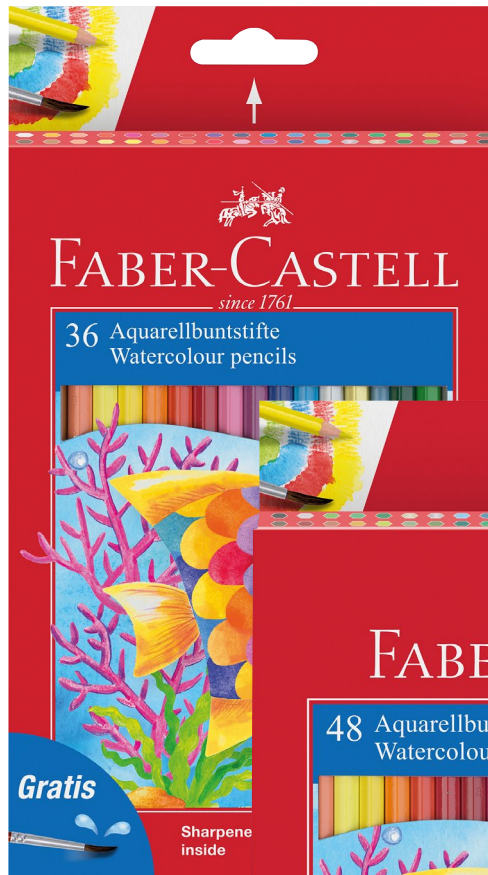

Colour pencils with skin tones for a variety of skin types

- › 12 or 24 triangular colour pencils,
3 Bicolour colour pencils with 6 skin
tone colours
- › Brilliant colours
- › Smooth colour laydown
- › Break-resistant due to SV bonding
- › Washes out of most fabrics

511515

511514

| Art. No. | Barcode | Article | MOQ |
|----------|---------|--|-----|
| 511514 | | 12 triangular colour pencils and 3 Bicolour colour pencils with 6 skin tones | 6 |
| 511515 | | 24 triangular colour pencils and 3 Bicolour colour pencils with 6 skin tones | 6 |

Classic Colour watercolour pencils

Watercolour pencil with brilliant colours

- › Now also available in a set of 36 and 48
- › Fully water-soluble lead
- › Break-resistant lead due to secural bonding process (SV)
- › Wood from sustainable forestry
- › Washes out of most fabrics
- › Including brush and sharpener