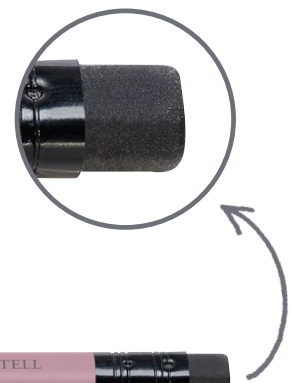

217237

Art. No.	Barcode	Article	MOQ
217237		Grip 2001 graphite pencil with eraser, B, rose shadows	12
117201		Grip 2001 graphite pencil with eraser, B, silver	12
217272		Grip 2001 graphite pencil with eraser, B, one-cup display of 72, (36x silver, 36x rose shadows)	1