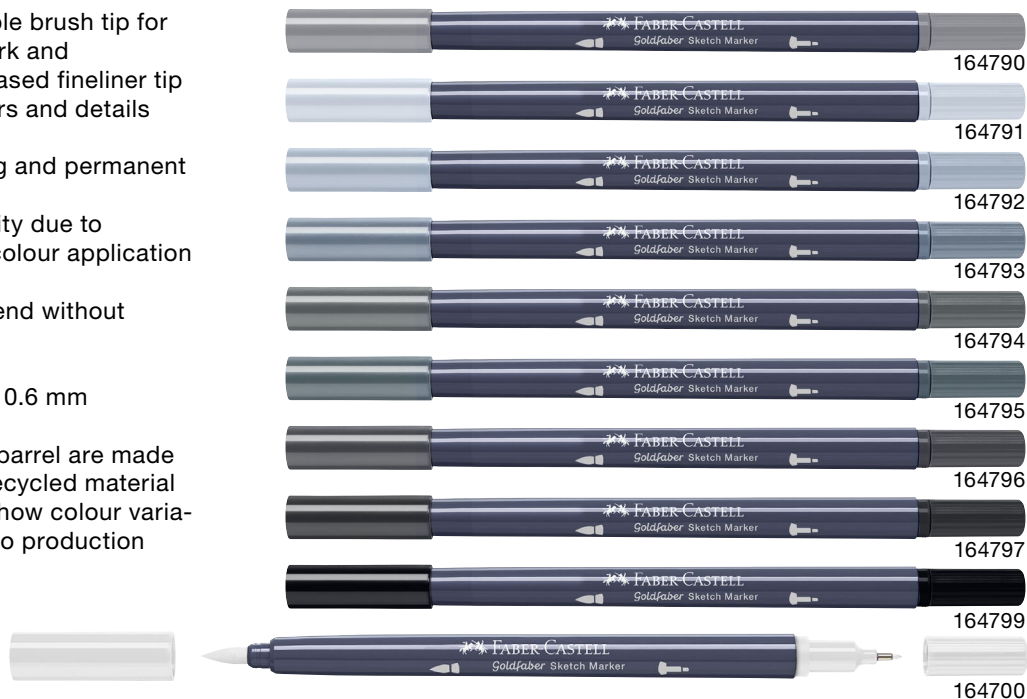

Goldfaber Sketch Marker

Alcohol-based dye marker with two tips

- › Soft, flexible brush tip for artistic work and metal-encased fineliner tip for contours and details
- › Fast drying and permanent
- › High opacity due to repeated colour application
- › Easy to blend without streaks
- › Line width 0.6 mm
- › Caps and barrel are made of 100% recycled material and may show colour variations due to production

First shipment ex Stein September 23

Art. No.	Barcode	Article	MOQ
164790		Goldfaber Sketch Marker, colour 333, neutral grey III	5
164791		Goldfaber Sketch Marker, colour 241, cold grey XI	5
164792		Goldfaber Sketch Marker, colour 242, cold grey XII	5
164793		Goldfaber Sketch Marker, colour 243, cold grey XIII	5
164794		Goldfaber Sketch Marker, colour 344, neutral grey IV	5
164795		Goldfaber Sketch Marker, colour 244, cold grey XIV	5
164796		Goldfaber Sketch Marker, colour 335, neutral grey V	5
164797		Goldfaber Sketch Marker, colour 336, neutral grey VI	5
164799		Goldfaber Sketch Marker, colour 199, black	5
164700		Goldfaber Sketch Marker, colour 200, colourless blender	5