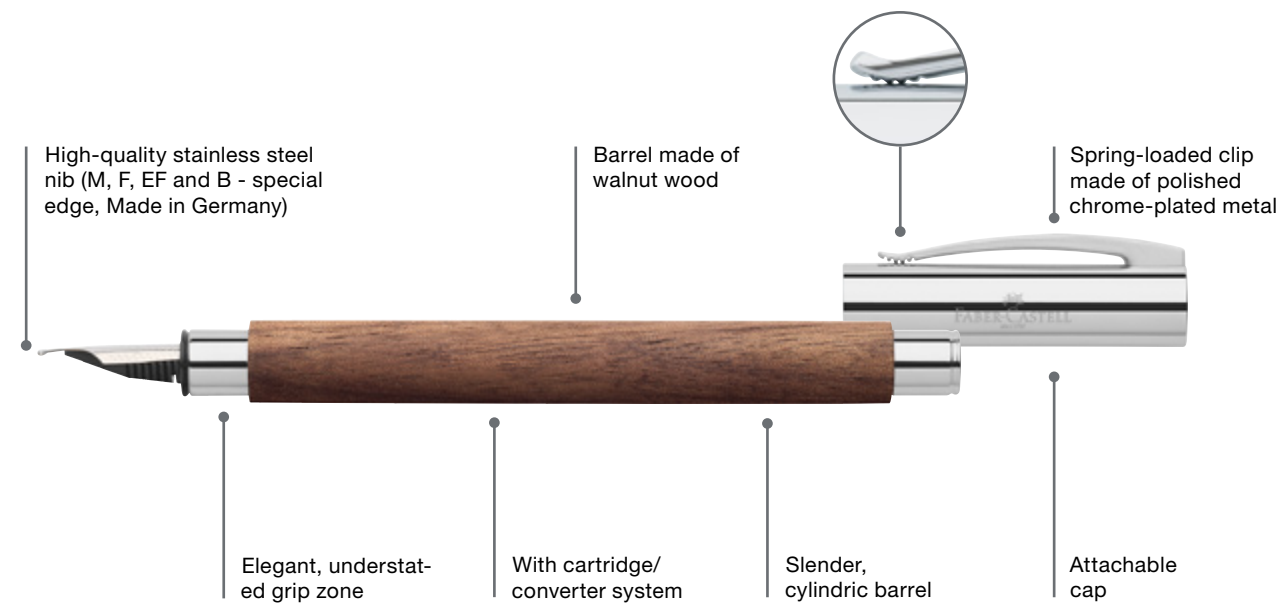

0.7 mm polymer lead, replaceable eraser

*Available with Selective Distribution agreement

Write to create.

AMBITION

The slender Faber-Castell icon AMBITION is restrained so there is more room for what counts: the thoughts to which you give shape. The AMBITION is a free spirit with clear lines. We were inspired by writers, authors and wordsmiths. To what will this elegant expert inspire you?