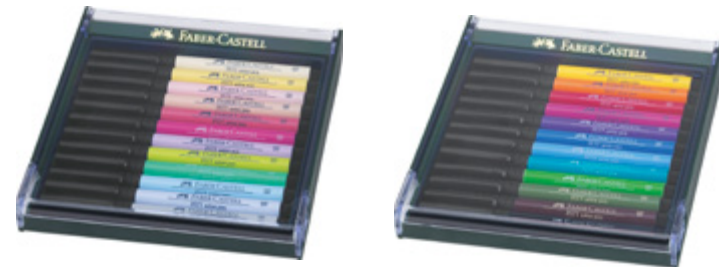

267420

267421