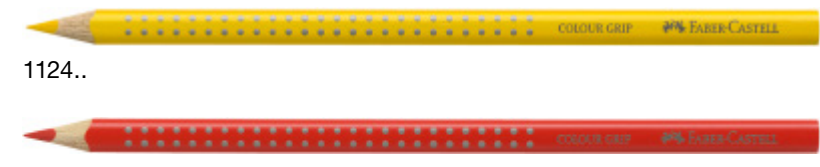

Colour Grip colour pencil

112412 112424
112442 112449

Ref. No.	Article	min. order quantity
1124..	Colour Grip colour pencil, individual colours see colour chart page 307	12
112412	Colour Grip colour pencil, cardboard wallet of 12	5
112424	Colour Grip colour pencil, cardboard wallet of 24	3
112442	Colour Grip colour pencil, cardboard wallet of 36	3
112449	Colour Grip colour pencil, cardboard wallet of 48	3

- › Colour pencil with patented grip zone for a secure, non-slip grip
- › Carbon-neutral production
- › Ergonomic triangular shape
- › Brilliant colours
- › Soft colour laydown
- › Water-soluble
- › Made in Germany
- › Highest break-resistance due to secural bonding process (SV)
- › Washes out of most fabrics
- › Wood from sustainable forestry
- › Environmentally-friendly water-based varnish
- › Suitable for right- and left-handers
- › With name panel
- › Available individually in 56 different colours
- › [See colour chart on page 310](#)