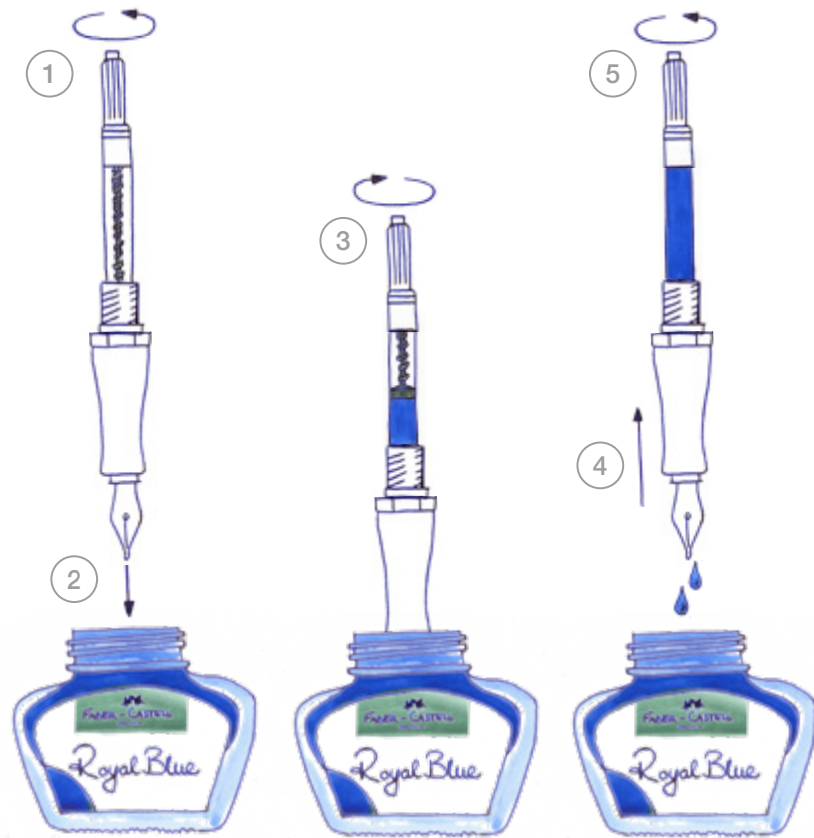

Refill converter.

For a classic and sustainable writing experience, the Fine Writing writing instruments can also be used with a converter.

1. Twist the black grip of the converter to the left until the spiral in the transparent tank is completely pushed down.

2. Dip the nib with the converter or the converter alone completely in the ink glass.

3. Twist the black grip of the converter to the right until the tank is completely filled.

4. Pull the nib or converter out of the ink glass.

5. Twist the black grip carefully back to the left, to drip two drops of the ink back to the ink glass. This avoids air in the converter.