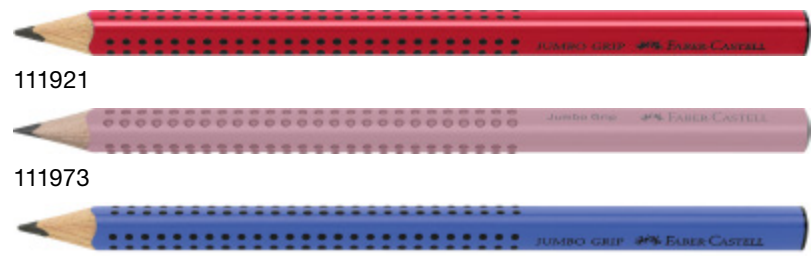

Jumbo Grip graphite pencil

Ref. No.	Article	Dimensions h x w x d mm
111972	Jumbo Grip graphite pencil, double-cup display with 72 graphite pencils, 24 each of red, rose shadows, blue	160 x 190 x 80

Ref. No.	Article	min. order quantity
111921	Jumbo Grip graphite pencil, red	12
111973	Jumbo Grip graphite pencil, rose shadows, bulk	12
280352	Jumbo Grip graphite pencil, blue	12

- › The popular graphite pencil for learning to write with patented grip zone for a secure, non-slip grip
- › Ergonomic triangular shape for tireless writing
- › Suitable for right- and left-handers
- › Break-resistant lead due to secural bonding process (SV)
- › Environmentally-friendly water-based varnish
- › Wood from sustainable forestry