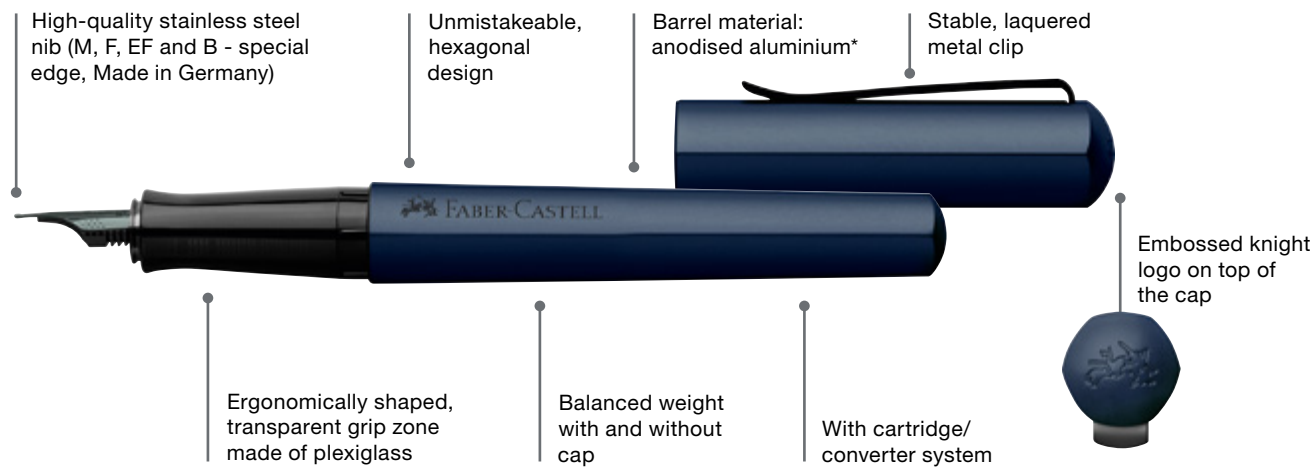

HEXO

Every word a feeling. And one step closer with every line: Closer to perhaps your best work. The songwriter's creative process inspired us to create the new HEXO. The hexagonal companion shows corners and edges. It owes its shape to probably the most famous pencil from Faber-Castell: The green Castell 9000.