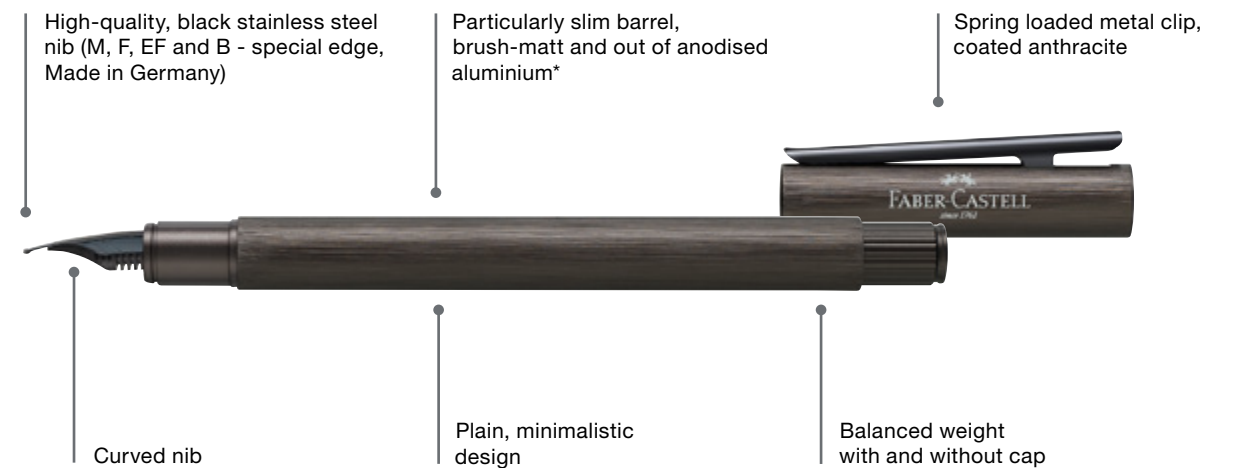

Nib sizes: 0 = M, 1 = F, 2 = EF, 3 = B equipped with cartridge

149265 Rollerball pen

black ceramic refill, fast-drying

149305 Twist ballpoint pen

black refill, line width B

Write to create.

NEO Slim

If you love design, you'll love the clean form. Straightforward and to the point. The slender silhouette of the NEO Slim looks great in the fashion designer's world: minimalist, pure – and always at hand for the next genius idea.