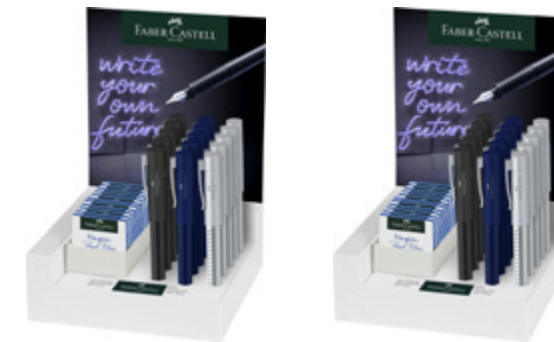

- > Classic design
- > Soft grip zone for a pleasant writing experience
- > Optimum ink/nib combination for particularly smooth and light writing
- > Robust stainless steel nib
- > Stable stainless steel clip
- > Suitable for right- and left-handers
- > For standard cartridges and converters
- > Nib width: EF, F, M, B
- > Barrel colours: silver, black, classic blue