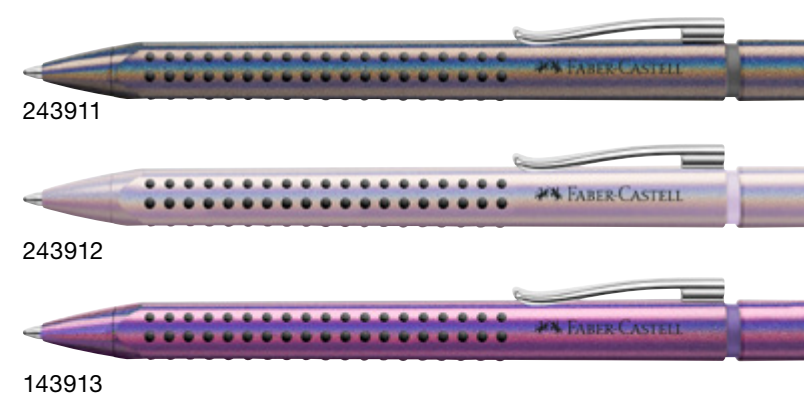

Grip Edition Glam ballpoint pen

Ref. No.	Article	min. order quantity	New
243911	Grip Edition Glam ballpoint pen, large-capacity refill XB blue, barrel colour silver glam	5	
243912	Grip Edition Glam ballpoint pen, large-capacity refill XB blue, barrel colour pearl glam	5	
143913	Grip Edition Glam ballpoint pen, large-capacity refill XB blue, barrel colour pearl violet	5	

- › Glamorous shimmering colours
- › Hours of tireless writing thanks to the ergonomic triangular shape and ideally balanced weight
- › Soft grip zone for a secure, non-slip grip
- › With replaceable large capacity refill
- › Line width: XB
- › Barrel colour: pearl glam, violet glam, silver glam
- › Writing colour: blue
- › Available as of March 2022 and as long as stocks last