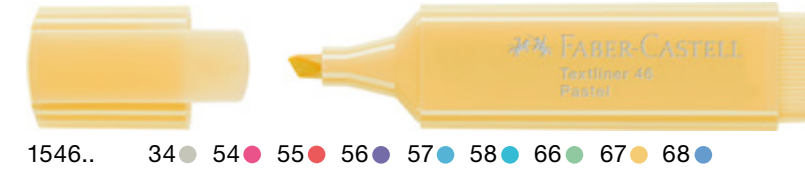

Textliner 46 Pastel