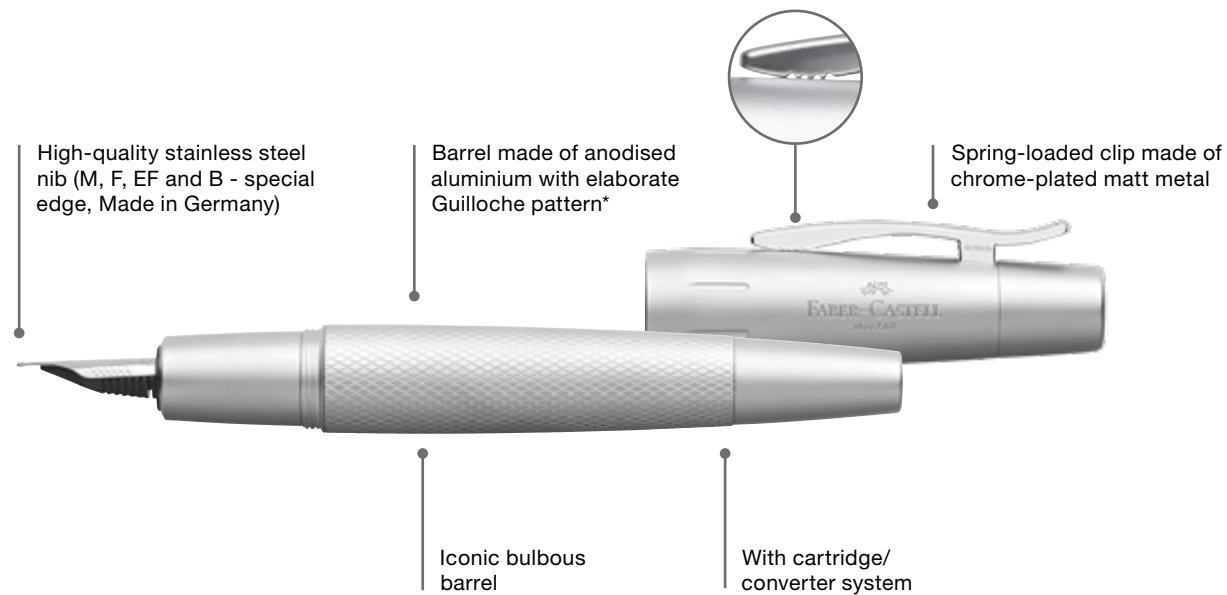

Image shows original size

e-motion Pure Black.

The barrel made of elaborated guilloched black anodised aluminium connects writing comfort with dynamic design. The particularly thick polymer lead of the twist pencil guarantees an individual ductus with an extra soft writing feeling.