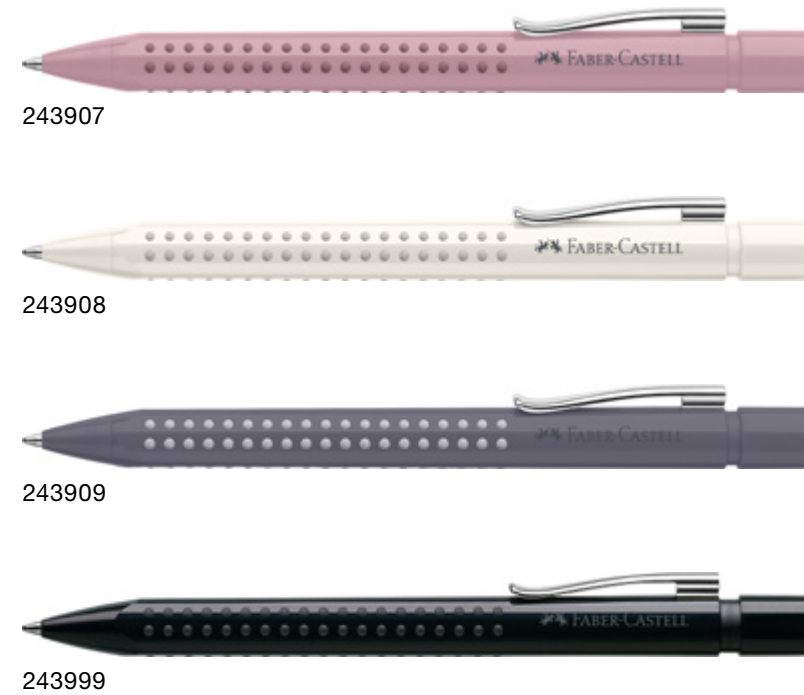

Grip 2010 Harmony ballpoint pen

write your own future

Ref. No.	Article	min. order quantity
243907	Grip 2010 Harmony ballpoint pen, large-capacity refill M blue, barrel colour rose shadows	5
243908	Grip 2010 Harmony ballpoint pen, large-capacity refill M blue, barrel colour coconut milk	5
243909	Grip 2010 Harmony ballpoint pen, large-capacity refill M blue, barrel colour dapple gray	5
243999	Grip 2010 Harmony ballpoint pen, large-capacity refill M blue, barrel colour black	5

- › Soft harmonious color combination
- › Hours of tireless writing thanks to the ergonomic triangular shape and ideally balanced weight
- › Soft grip zone for a secure, non-slip grip
- › With replaceable large capacity refill
- › Line width: M
- › Barrel colour: rose shadows, dapple gray, coconut milk or black
- › Writing colour: blue