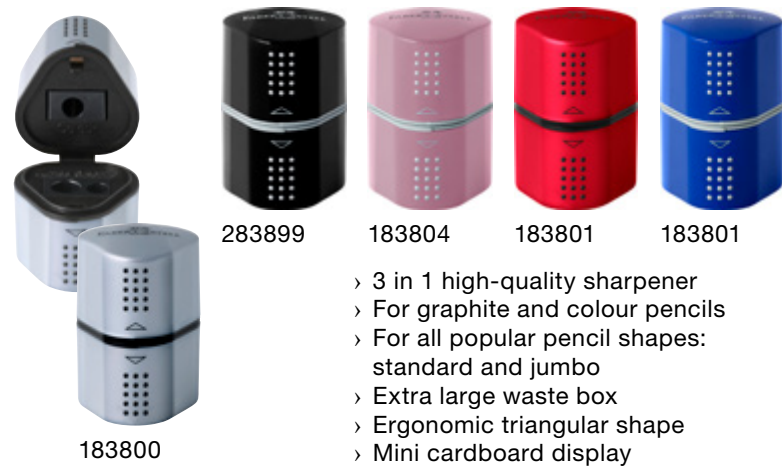

Grip 2001 trio sharpening box

- > 3 in 1 high-quality sharpener
- > For graphite and colour pencils
- > For all popular pencil shapes: standard and jumbo
- > Extra large waste box
- > Ergonomic triangular shape
- > Mini cardboard display

Ref. No.	Article	min. order quantity
183800 400540 1838005	Grip 2001 trio sharpening box, silver	10
183801 400540 1838012	Grip 2001 trio sharpening box, red, blue, assorted	10
183804 400540 1838043	Grip 2001 trio sharpening box, rose shadows	10
283899 400540 2838998	Grip 2001 trio sharpening box, black	10

Grip mini sharpening box

- > Small size perfect for on the move
- > With the classic Grip triangle design
- > With safety screw
- > Equipped with universal sharpener 24°
- > Cover prevents waste falling out
- > Mini cardboard display

Ref. No.	Article	min. order quantity
183700 400540 1837008	Grip mini sharpening box, silver	10
183710 400540 1837107	Grip Mini sharpening box, red, blue, assorted	10
183714 400540 1837145	Grip mini sharpening box, rose shadows	10