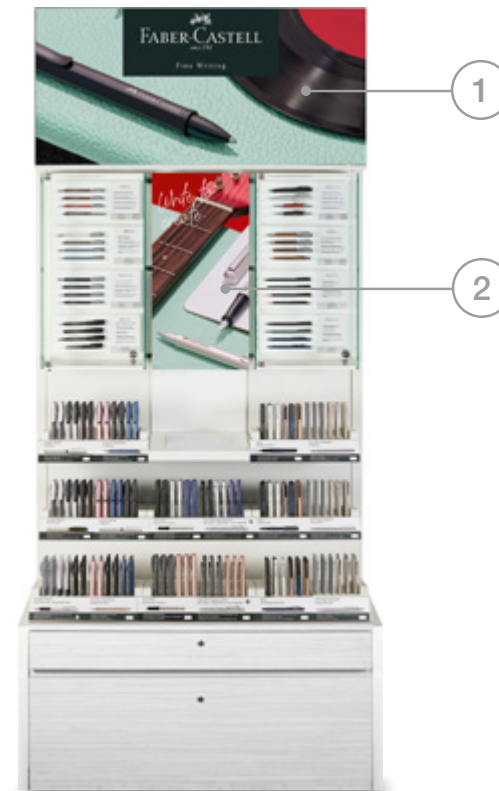

140067 Counter display large

960005134 Insert HEXO/NEO Slim for 140067

100006367 Replacement pad

610 x 380 x 200 mm
(W x H x D)

Presentation core- and full range

Fine Writing Shop
(exemplary illustration)
1030 / 1070 x 2442 x 559 mm
(W x H x D)