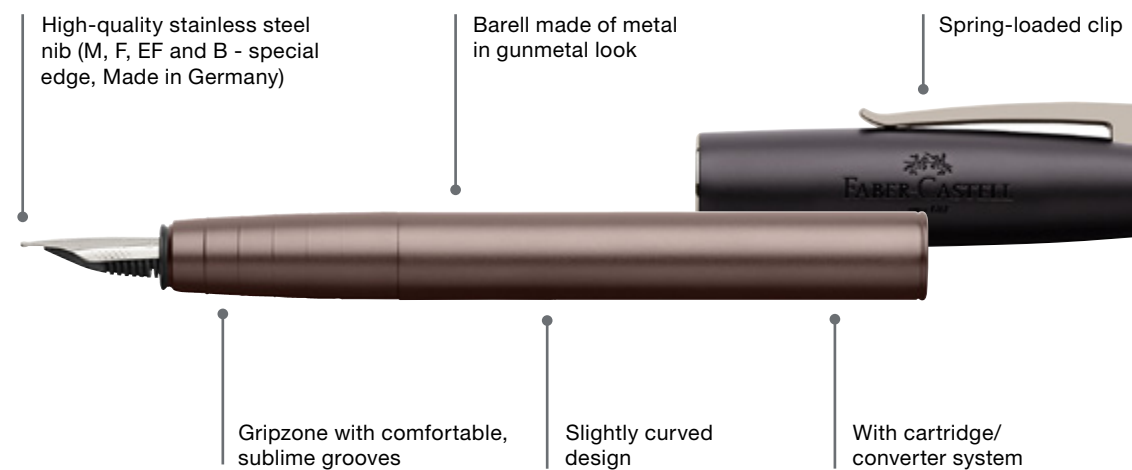

Image shows original size

LOOM Metallic.

Decent curved silhouette and always an eyecatcher in three different metallic colours grey, light blue and olive. The very shiny chrome-plated barrel makes the LOOM surprisingly versatile. While stocks last.