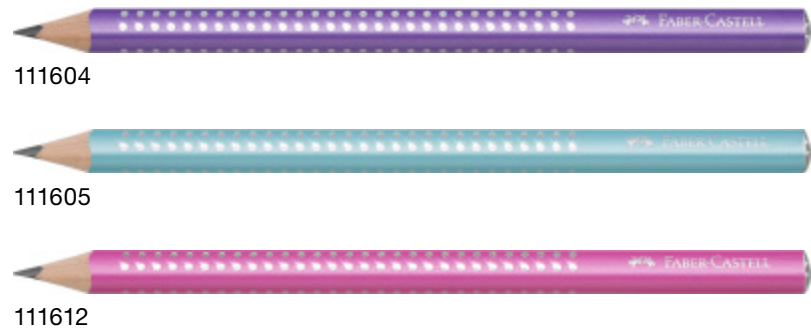

Jumbo Sparkle graphite pencil

111604

111605

111612

Ref. No.	Article	min. order quantity
111604 400540 1116042	Jumbo Sparkle graphite pencil, purple	12
111605 400540 1116059	Jumbo Sparkle graphite pencil, turquoise	12
111612 400540 1116127	Jumbo Sparkle graphite pencil, pink	12

- › Jumbo graphite pencil with trendy sparkle effects
- › Eye-catching due to pearl varnish and glitter cap
- › Ergonomic triangular shape
- › Break-resistant lead due to secural bonding process (SV)
- › Degree of hardness: B