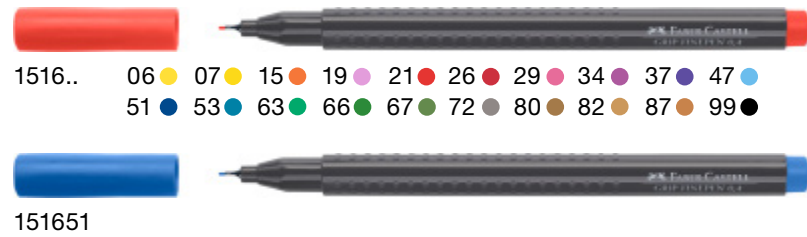

Grip Finepen

- > Finepen with ink based on food dyes
- > Long metal-framed tip
- > Line width: 0.4 mm
- > Ideally suitable for drawing with ruler and template
- > With patented grip zone for a secure, non-slip grip
- > Ergonomic triangular shape
- > Brilliant colours
- > Washes out of most fabrics