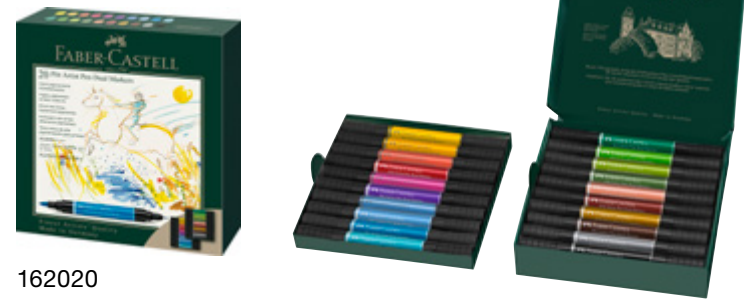

Pitt Artist Pen Dual Marker India ink

1621..

162005

162010

162020

Ref. No.	Article	min. order quantity
1621.. 400540 1621041	Pitt Artist Pen Dual Marker India ink, individual colours see colour chart page 69	4
162005 400540 1620051	Pitt Artist Pen Dual Marker India ink, wallet of 5	5
162010 400540 1620105	Pitt Artist Pen Dual Marker India ink, wallet of 10	3
162020 400540 1620204	Pitt Artist Pen Dual Marker India ink, wallet of 20	1

New

- › Artists' India ink marker
- › Highly pigmented water-based ink
- › Marker with two tips, fine and brush
- › Smooth and flexible brush nib for artistic work
- › Metal-encased fibre-tip (0.8) for detailed drawings and outlines
- › Does not bleed through the paper
- › High lightfastness
- › Made in Germany
- › Available in individual colours and sets
- › [See colour chart page 70](#)
- › Available as of second half 2022