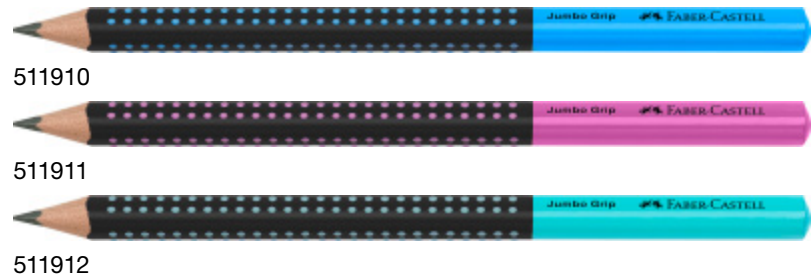

Jumbo Grip Two Tone graphite pencil

Ref. No.	Article	Dimensions h x w x d mm
111902	Jumbo Grip graphite pencil, PoS display with 144 graphite pencils	160 x 200 x 180
511920	Jumbo Grip Two Tone graphite pencils, HB, double-cup display with 72x graphite pencils (24x black/pink, black/turquoise, black/blue)	160 x 190 x 80

Ref. No.	Article	min. order quantity
511910	Jumbo Grip Two Tone graphite pencil, HB, black/blue	12
511911	Jumbo Grip Two Tone graphite pencil, black/pink	12
511912	Jumbo Grip Two Tone graphite pencil, HB, black/turquoise	12

- › New-look popular graphite pencil for learning to write
- › Carbon-neutral production
- › Patented grip zone for a secure, non-slip grip
- › Ergonomic triangular shape for tireless writing
- › Break-resistant lead due to secural bonding process (SV)
- › Environmentally-friendly water-based varnish
- › Wood from sustainable forestry