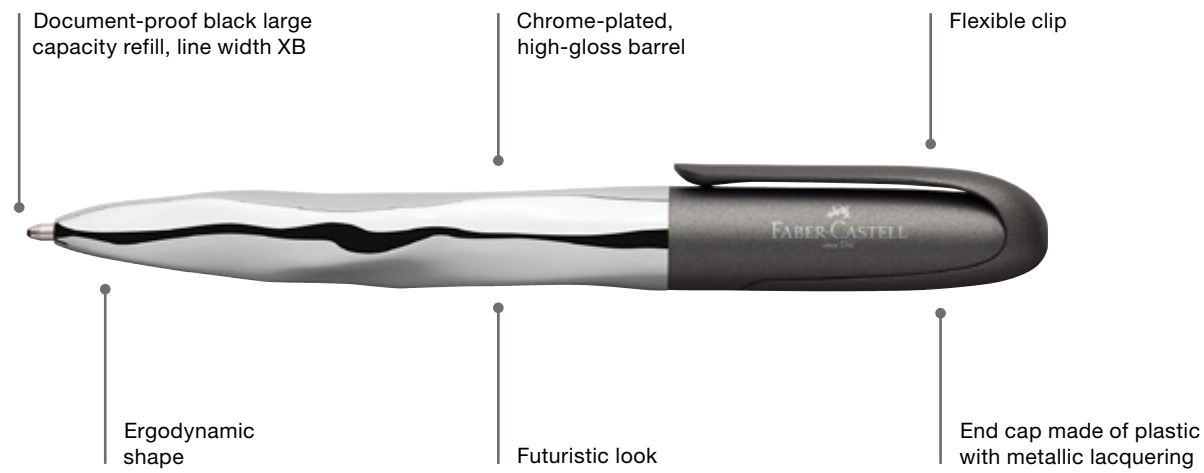

Image shows original size

n'ice pen.

The chrome-plated barrel with a futuristic look and ergonomic design ensures the versatile flow of inspiration. The extra broad lead guarantees a unique soft writing experience and gives every vision on paper its shape.