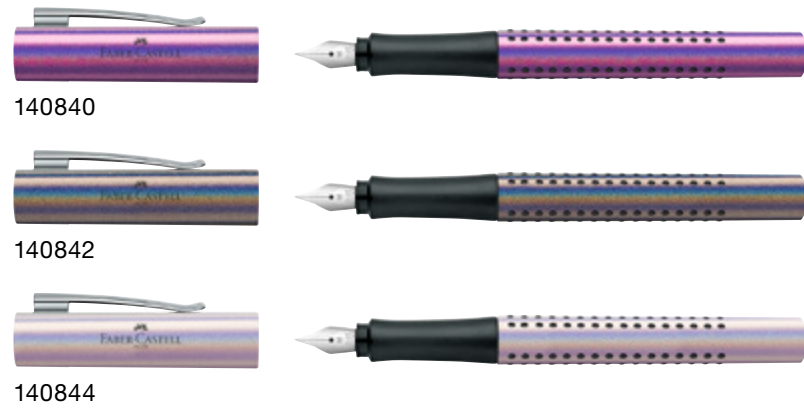

Open air concert
West Stadium

Checklist

- * tickets
- * food & drinks
- * tent
- * sleeping bag & pillow

I ♥
MUSIC

Grip Edition Glam fountain pen

Ref. No.	Article	min. order quantity	New
140840	Grip Edition Glam fountain pen, nib width M, ink blue erasable, barrel colour violet glam	1	
140842	Grip Edition Glam fountain pen, nib width M, ink blue erasable, barrel colour silver glam	1	
140844	Grip Edition Glam fountain pen, nib width M, ink blue erasable, barrel colour pearl glam	1	
140841	Grip Edition Glam fountain pen, nib width F, ink blue erasable, barrel colour violet glam	1	
140843	Grip Edition Glam fountain pen, nib width F, ink blue erasable, barrel colour silver glam	1	
140845	Grip Edition Glam fountain pen, nib width F, ink blue erasable, barrel colour pearl glam	1	