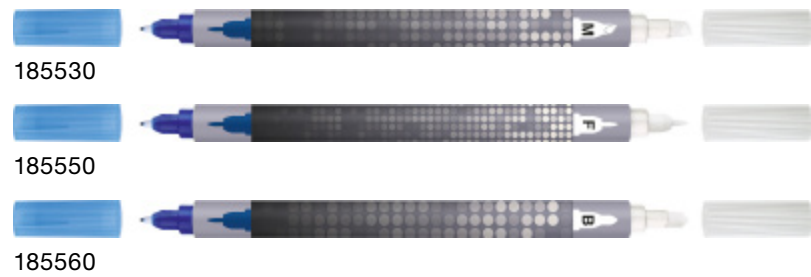

Ink eraser chisel tip M

Ref. No.	Article	min. order quantity
185530 400540 1855309	Ink eraser chisel tip M, dapple gray and rose shadows assorted	12
185550 400540 1855507	Ink eraser tip F, dapple gray and rose shadows assorted	12
185560 400540 1855606	Ink eraser round tip B, dapple gray and rose shadows assorted	12

- › A must-have for every pencil case
- › Ideal for erasing royal blue ink
- › Easy correction with fine blue felt tip