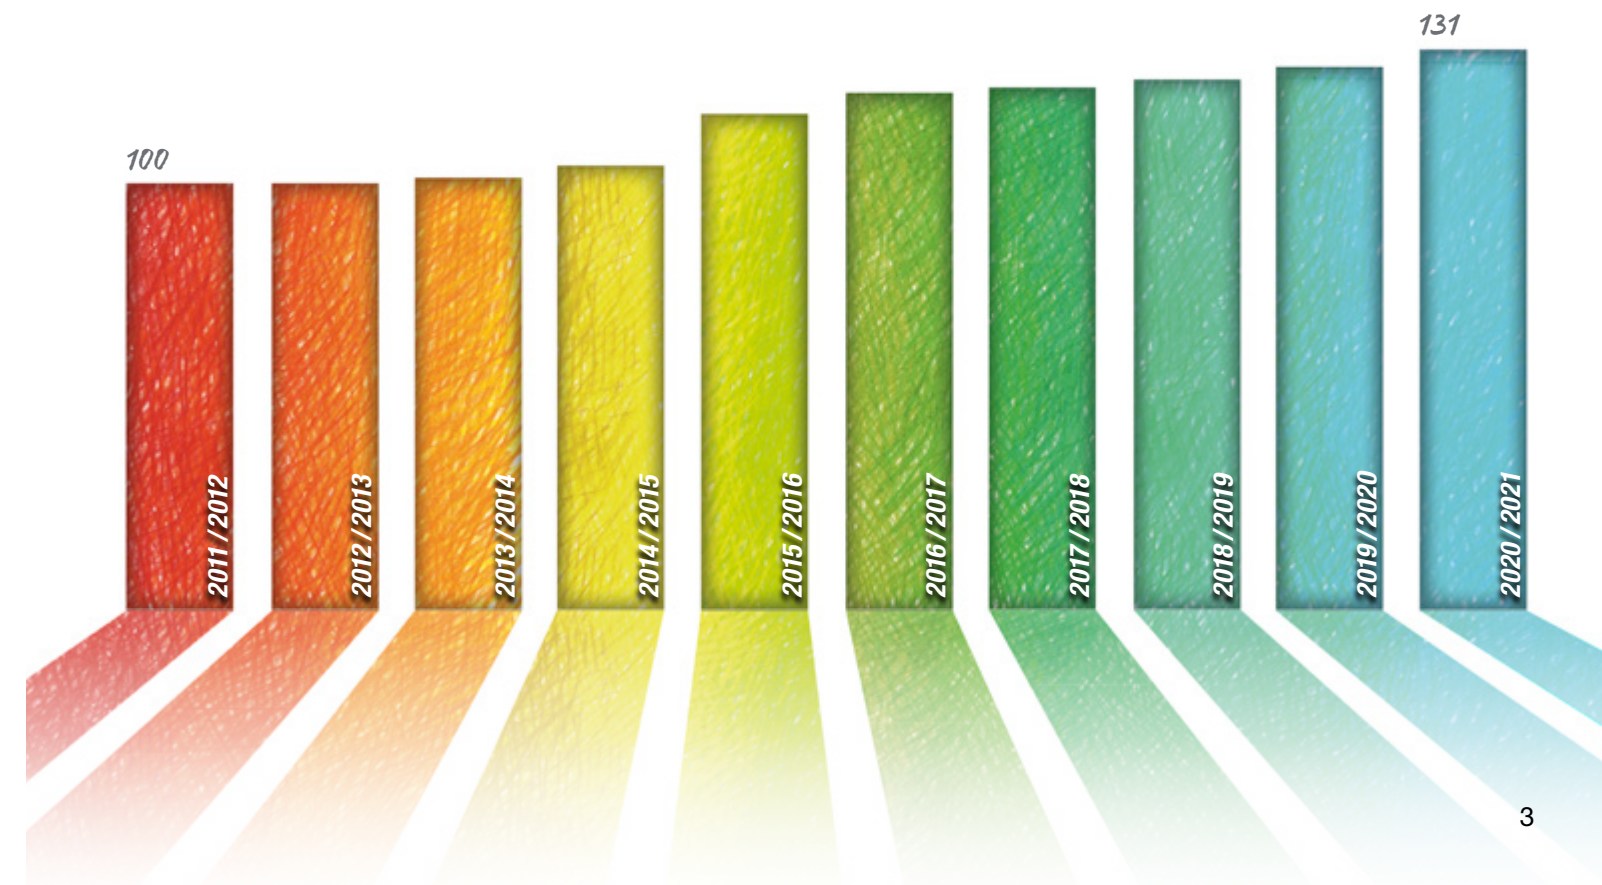

FABER-CASTELL

since 1761

Facts & figures

Founded
1761 (oldest company in the industry)

Family company
Owned by the same family for nine generations

Production of wood-cased pencils
2.3 billion graphite and colour pencils a year

Branches
Production facilities in 10 countries
Sales companies in 22 countries

Employees
6,500 worldwide
1,000 in Germany

Marketing
In more than 120 countries

Faber-Castell sales continue to grow

Innovative products of outstanding quality have enabled Faber-Castell to continuously increase its turnover. (Source: Faber-Castell. The diagram shows the development of sales in Europe since 2011/12, Index = 100). Faber-Castell remains market leader in Europe.

Carbon-neutral production

Sustainable commitment

Faber-Castell's forests in Prata, Southeast Brazil, absorb 900,000 tonnes of carbon dioxide (CO₂), according to a scientific study by TÜV-Rheinland® in 2012. The 10,000 hectare forestry product not only secures stocks of sustainable wood but also protects the environment through photosynthesis, which converts the CO₂ into biomass.